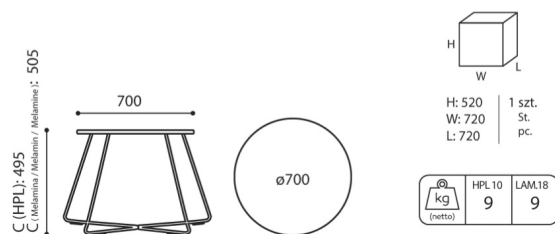

technical data

TB 29R L

Standard
Option

Base

Powder painted (colors according to the Bejot sampler book)

Chromed

Tabletop

Laminated board (18mm thick)

Glides

Glides for ceramic floors, concrete & carpets

PK

Felt glides for wooden floors & floor panels

PF

dimensions

TB 29R L

TB 29R L

H height: overall dimensions

W width: overall dimensions

L depth: overall dimensions

Dimensions are approximate and may vary depending on the selected product configuration. The requirements of the standard are always met.