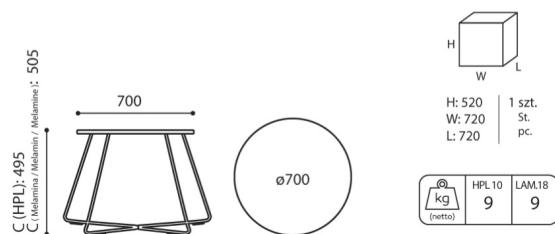

### Tabletop

---

Laminated board (18mm thick)

# dimensions

TB 29R L

TB 29R L

**H** height: overall dimensions

**W** width: overall dimensions

**L** depth: overall dimensions

Dimensions are approximate and may vary depending on the selected product configuration. The requirements of the standard are always met.