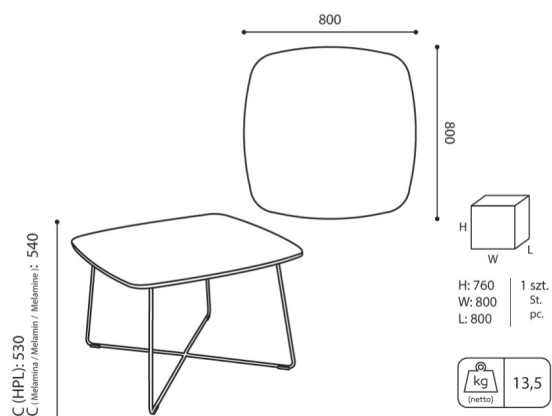

technical data

TB 29 SQ 800

Standard ●
Option ○

Base

- Powder painted (colors according to the Bejot sampler book) ●
- Chromed ○

Tabletop

Laminated board (18mm thick)

Glides

- Glides for ceramic floors, concrete & carpets PK ●
- Felt glides for wooden floors & floor panels PF ○

dimensions

TB 29 SQ 800

TB 29 SQ 800

H height: overall dimensions

W width: overall dimensions

L depth: overall dimensions