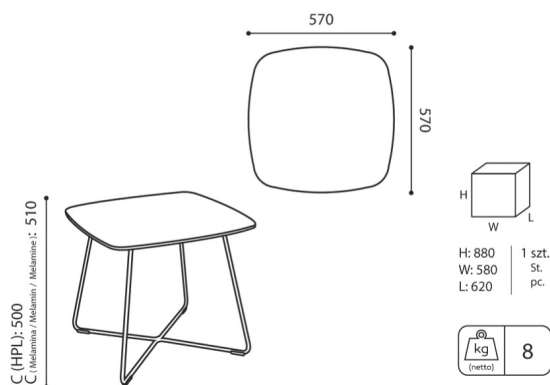

technical data

TB 29 SQ 570

Standard ●
Option ○

Base

- Powder painted (colors according to the Bejot sampler book) ●
- Chromed ○

Tabletop

Laminated board (18mm thick)

Glides

- Glides for ceramic floors, concrete & carpets PK ●
- Felt glides for wooden floors & floor panels PF ○

dimensions

TB 29 SQ 570

TB 29 SQ 570

H height: overall dimensions

W width: overall dimensions

L depth: overall dimensions