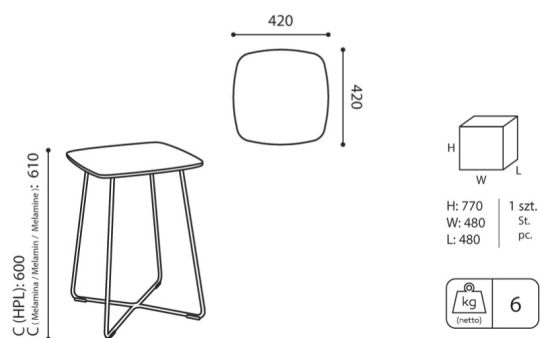

technical data

TB 29 SQ 420

Standard ●
Option ○

Base

- Powder painted (colors according to the Bejot sampler book) ●
- Chromed ○

Tabletop

Laminated board (18mm thick)

Glides

- Glides for ceramic floors, concrete & carpets PK ●
- Felt glides for wooden floors & floor panels PF ○

dimensions

TB 29 SQ 420

TB 29 SQ 420

- H** height: overall dimensions
- W** width: overall dimensions
- L** depth: overall dimensions