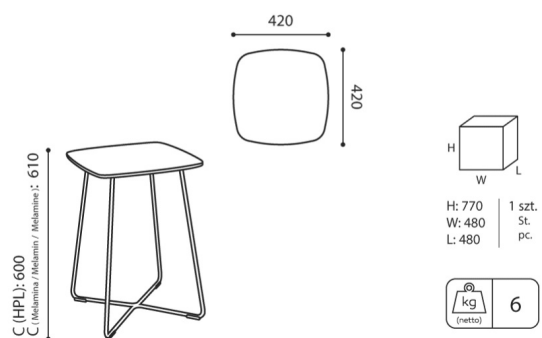

technical data

TB 29 SQ 420

Standard ●
Option ○

Base

- Powder painted (colors according to the Bejot sampler book) ●
- Chromed ○

Tabletop

Laminated board (18mm thick)

Glides

- Glides for ceramic floors, concrete & carpets PK ●
- Felt glides for wooden floors & floor panels PF ○

dimensions

TB 29 SQ 420

TB 29 SQ 420

H height: overall dimensions

W width: overall dimensions

L depth: overall dimensions