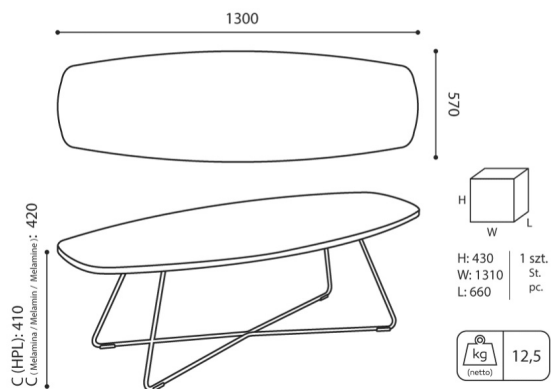

technical data

TB 29 EP 1300

Standard ●
Option ○

Base

- Powder painted (colors according to the Bejot sampler book) ●
- Chromed ○

Tabletop

Laminated board (18mm thick)

Glides

- Glides for ceramic floors, concrete & carpets PK ●
- Felt glides for wooden floors & floor panels PF ○

dimensions

TB 29 EP 1300

TB 29 EP 1300

H height: overall dimensions

W width: overall dimensions

L depth: overall dimensions