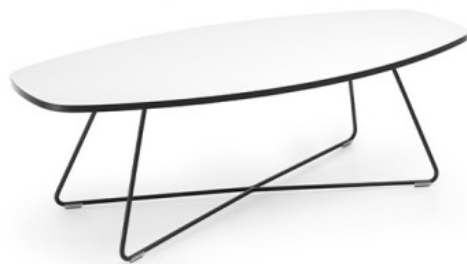

tables:coffee

TB 29 EP 1300

: product card

A line of original tables that can be customised to suit specific needs. You can choose the shape of the tabletop, colour and the height and design of the base. Let your imagination run wild and choose a model that suits your needs and specific interior style.

design:
Bejot Development Team

Product website
[website link](#)

bejot:

collection advantages

Create your own perfect table

The Tables Coffee is a line of the original tables, which thanks to a possibility of choosing a shape of the tops, height and a wide offer of the bases, provides the unprecedented arrangement possibilities.

Perfect for any space

The Tables Coffee tables fit perfectly into any office space, public space, as well as complement the stylish interiors of the hotels and restaurants. Let yourself be carried away by your imagination and choose a model that fits your needs.

technical data

TB 29 EP 1300

Standard ●
Option ○

Base

- Powder painted (colors according to the Bejot sampler book) ●
- Chromed ○

Tabletop

Laminated board (18mm thick)

Glides