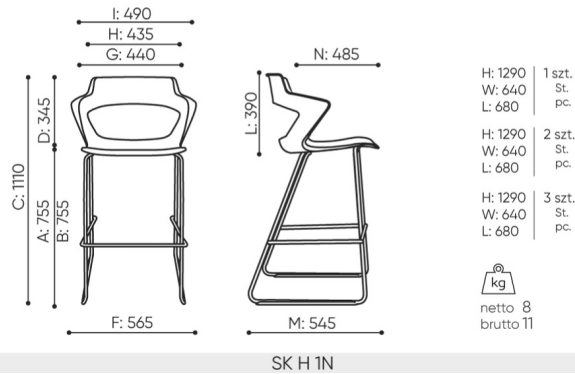

Base

Chromed ●

Code names marks

CODE

Whole plastic

1N

Upholstered seat

2N

Product available while stocks last

bejot:be:basic offer

dimensions

SK H be:basic

- A seat height: overall dimensions
- B seat height: measured according to the norm
PN EN 1335 - 1
- C chair height
- D backrest height
- E headrest height
- F dimensional width chair / base
- G seat width
- H backrest width
- I width between armrests
- K height from the floor to the armrest
- L backrest length
- M dimensional chair depth
- N seat depth / seat length

Dimensions are approximate and may vary depending on the selected product configuration. The requirements of the standard are always met.

bejot:be:basic offer

materials available for collection

1st price group	Bond, Fenno, Keimo, Sawana
2nd price group	Alpa, Charles, Charles - Studio Design, Cura, Era - Studio Design, Pastel, Roccia, Valencia
3rd price group	Ally, Ally SD, Alpa-Studio Design, Blazer, Cura SD, Easy SD, Oceanic, Silvertex , Silvertex - Studio Design, Synergy, Synergy - Studio Design, Valencia - Studio Design
4th price group	Heritage, Oceanic-Studio Design, Remix - Studio Design
5th price group	Accessoire, Steelcut Trio 3
Leather	Leather
Wood	Solid oak wood
Plastic	Plastic Sky_Line