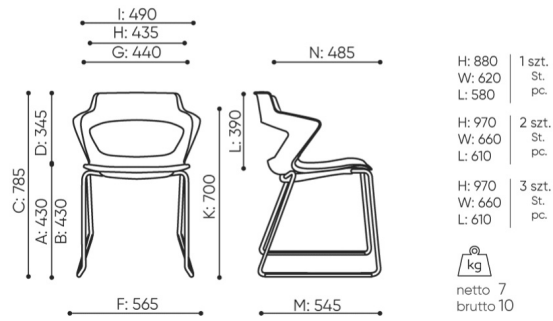

Base

- Chromed ●
- Powder painted (colors: white RAL 9003, grey ALU, black RAL 9005) ○

Additional equipment

CODE

- Version 1N - Separators protecting against scratching when stacking ●
- Version 2N - Cover ●
- Powder-painted trolley for chairs while buying Sky line chairs TR ○
- Powder-painted trolley is sold independently. TR ○

Product available while stocks last

bejot:be:basic offer

dimensions

SK 270 be:basic

SK 270 1N

- A seat height: overall dimensions
- B seat height: measured according to the norm
PN EN 1335 - 1
- C chair height
- D backrest height
- E headrest height
- F dimensional width chair / base
- G seat width
- H backrest width
- I width between armrests
- K height from the floor to the armrest
- L backrest length
- M dimensional chair depth
- N seat depth / seat length

Dimensions are approximate and may vary depending on the selected product configuration. The requirements of the standard are always met.

materials available for collection

1st price group	Bond, Fenno, Keimo, Sawana
2nd price group	Alpa, Charles, Charles - Studio Design, Cura, Era - Studio Design, Pastel, Roccia, Valencia
3rd price group	Ally, Ally SD, Alpa-Studio Design, Blazer, Cura SD, Easy SD, Oceanic, Silvertex , Silvertex - Studio Design, Synergy, Synergy - Studio Design, Valencia - Studio Design
4th price group	Heritage, Oceanic-Studio Design, Remix - Studio Design
5th price group	Accessoire, Steelcut Trio 3
Leather	Leather
Wood	Solid oak wood
Plastic	Plastic Sky_Line