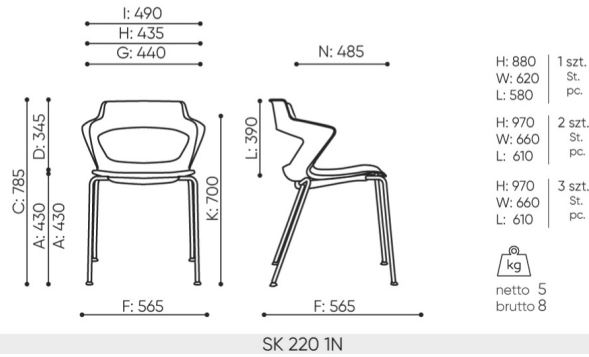

# dimensions

SK 220 be:basic

- A seat height: overall dimensions
- B seat height: measured according to the norm  
PN EN 1335 - 1
- C chair height
- D backrest height
- E headrest height
- F dimensional width chair / base
- G seat width
- H backrest width
- I width between armrests
- K height from the floor to the armrest
- L backrest length
- M dimensional chair depth
- N seat depth / seat length

Dimensions are approximate and may vary depending on the selected product configuration. The requirements of the standard are always met.