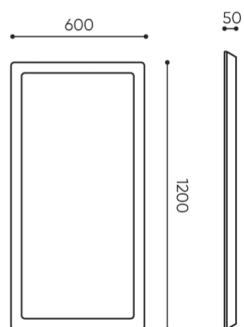

dimensions

SBW RC60

kg
netto 7
brutto 8

SBS / SBW RC120

waga osprzętu LED
i zawiesi
weight of LED
accessories and
slings
Gewicht des
LED-Zubehörs und
der Schlingen

kg
netto 4
brutto 5

- **H** height: overall dimensions
- **W** width: overall dimensions
- **L** epth: overall dimensions

Dimensions are approximate and may vary depending on the selected product configuration. The requirements of the standard are always met.

bejot:silent_block