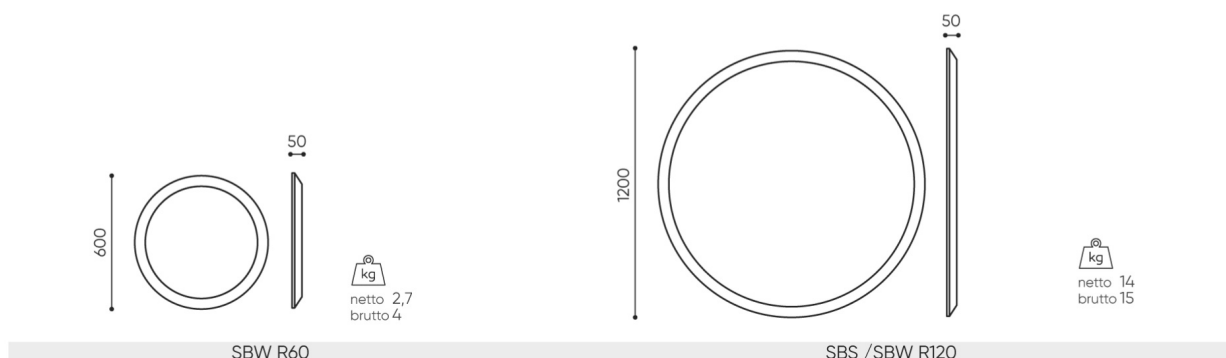

Black hangers (2 pcs) for a single panel with a distance of 20 mm from the wall	WD-A1	○
Black hangers (2 pcs) for a single panel with a distance of 50 mm from the wall	WD-A2	○

Mounting kits without backlight

Wall mounting kit		●
-------------------	--	---

Code

Size

SBW R60	fi 600 x 50mm
SBW R120	fi 1200 x 50mm

dimensions

SBW R

- H** height: overall dimensions
- W** width: overall dimensions
- L** depth: overall dimensions

Dimensions are approximate and may vary depending on the selected product configuration. The requirements of the standard are always met.

materials available for collection

1st price group

Bond, Fenno, Sawana