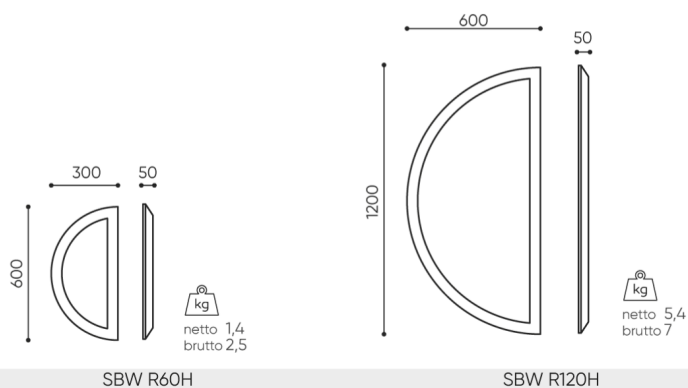

### Mounting kits with backlight

Black hangers (2 pcs) for a single panel with a distance of 20 mm from the wall	WD-A1	○
Black hangers (2 pcs) for a single panel with a distance of 50 mm from the wall	WD-A2	○

### Mounting kits without backlight

Wall mounting kit		●
-------------------	--	---

Code	Size
SBW R60H	600 x 300 x 50mm
SBW R120H	1200 x 600 x 50mm

# dimensions

SBW R H

- H** height: overall dimensions
- W** width: overall dimensions
- L** epth: overall dimensions

Dimensions are approximate and may vary depending on the selected product configuration. The requirements of the standard are always met.