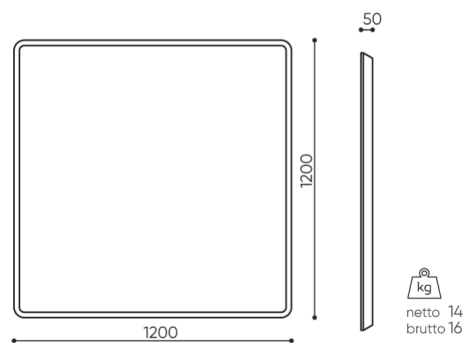

### Mounting method

---

- The set of fasteners with 4 cables, 1,5 m long ●
- Mounting cords of non-standard length (extra charge for each additional 1 m of cable over 1,5 m)\* ○

\* the cord can be cut as desired to achieve the required length

# dimensions

SBS S120

SBS / SBW S120

- H** height: overall dimensions
- W** width: overall dimensions
- L** epth: overall dimensions

Dimensions are approximate and may vary depending on the selected product configuration. The requirements of the standard are always met.