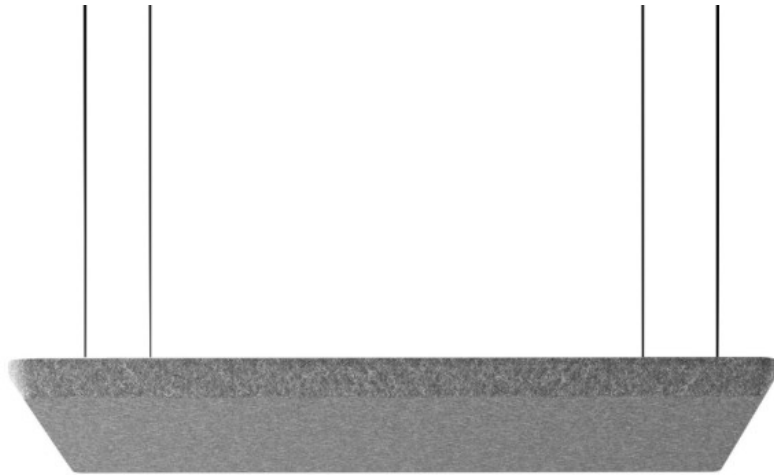

# silent\_block

SBS RC120

: product card

Offering modern design and easy installation, the silent block collection allows you to creatively arrange your space without compromising on acoustic performance. A wide range of upholstery fabrics and a multitude of available shapes provide limitless possibilities for creating layouts to suit any interior.

## Variety of shapes

The Silent Blocks is an acoustic novelty, thanks to which choosing a right shape of the acoustic panel for the interior will become as easy as ABC without compromising the excellent acoustic parameters.