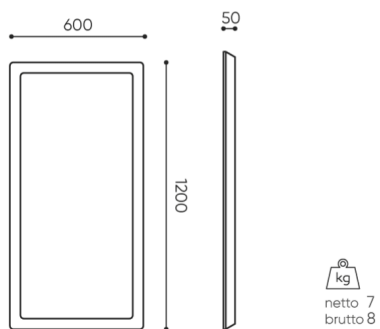

### Mounting method

---

- The set of fasteners with 4 cables, 1,5 m long ●
- Mounting cords of non-standard length (extra charge for each additional 1 m of cable over 1,5 m)\* ○

\* the cord can be cut as desired to achieve the required length

# dimensions

SBS RC120

SBS / SBW RC120

- H** height: overall dimensions
- W** width: overall dimensions
- L** depth: overall dimensions

Dimensions are approximate and may vary depending on the selected product configuration. The requirements of the standard are always met.