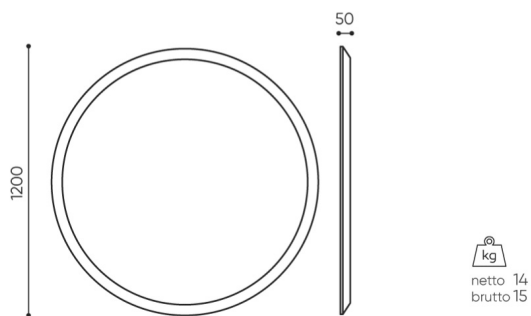

Acoustic parameters

Sound absorption coefficient α_w according to PN-EN ISO 11654:1999 - **0,9**
Sound absorption class acc. to PN-EN ISO 11654:1999 - **A**

technical data

SBS R120

Standard ●
Option ○

Mounting method	CODE
The set of fasteners with 4 cables, 1,5 m long	●
Mounting cords of non-standard lenght (extra charge for each additional 1 m of cable over 1,5 m)*	○

* the cord can be cut as desired to achieve the required lenght

dimensions

SBS R120

SBS /SBW R120

- H** height: overall dimensions
- W** width: overall dimensions
- L** epth: overall dimensions

Dimensions are approximate and may vary depending on the selected product configuration. The requirements of the standard are always met.