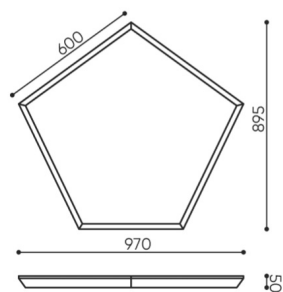

## technical data

SBS P60

Standard ●  
Option ○

Mounting method	CODE
The set of fasteners with 4 cables, 1,5 m long	●
Mounting cords of non-standard lenght (extra charge for each additional 1 m of cable over 1,5 m)*	○

# dimensions

SBS P60

kg  
netto 18  
brutto 19

kg  
netto 8,7  
brutto 10

SBS / SBW P60

SBS / SBW P105

- H** height: overall dimensions
- W** width: overall dimensions
- L** depth: overall dimensions

Dimensions are approximate and may vary depending on the selected product configuration. The requirements of the standard are always met.