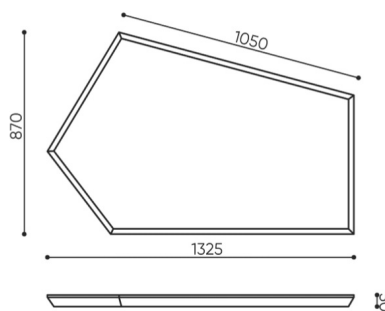

## technical data

SBS P60

Standard ●  
Option ○

Mounting method	CODE
The set of fasteners with 4 cables, 1,5 m long	●
Mounting cords of non-standard lenght (extra charge for each additional 1 m of cable over 1,5 m)*	○

# dimensions

SBS P60

kg  
netto 18  
brutto 19

kg  
netto 8,7  
brutto 10

SBS / SBW P60

SBS / SBW P105

- H** height: overall dimensions
- W** width: overall dimensions
- L** depth: overall dimensions

Dimensions are approximate and may vary depending on the selected product configuration. The requirements of the standard are always met.