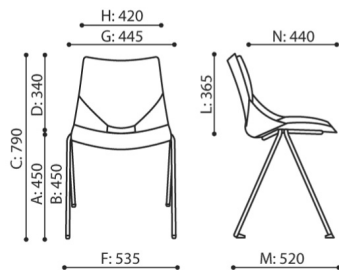

technical data

SH 215 be:basic

Standard ●
Option ○

| Base | CODE | |
|--|------|---|
| Chromed | | ● |
| Additional equipment | CODE | |
| SH 215 2N - Upholstered seat cover | 2N | ● |
| SH 215 - Hook chair connector | K | ○ |
| Product available while stocks last | | |

bejot:be:basic offer

dimensions

SH 215 be:basic

| | |
|---------|----------|
| H: 880 | 1-2 szt. |
| W: 620 | St. |
| L: 580 | pc. |
| H: 970 | 3 szt. |
| W: 660 | St. |
| L: 610 | pc. |
| H: 1070 | 4-5 szt. |
| W: 660 | St. |
| L: 610 | pc. |

SH 215 1N

- A seat height: overall dimensions
- B seat height: measured according to the norm
PN EN 1335 - 1
- C chair height
- D backrest height
- E headrest height
- F dimensional width chair / base
- G seat width
- H backrest width
- I width between armrests
- K height from the floor to the armrest
- L backrest length
- M dimensional chair depth
- N seat depth / seat length

Dimensions are approximate and may vary depending on the selected product configuration. The requirements of the standard are always met.

materials available for collection

| | |
|-----------------|---|
| 1st price group | Bond, Fenno, Keimo, Sawana |
| 2nd price group | Charles, Charles - Studio Design, Cura, Era - Studio Design, Pastel, Roccia, Valencia |
| 3rd price group | Ally, Ally SD, Blazer, Cura SD, Easy SD, Oceanic, Silvertex , Silvertex - Studio Design, Synergy, Synergy - Studio Design, Valencia - Studio Design |
| 4th price group | Heritage, Oceanic-Studio Design, Remix - Studio Design |
| 5th price group | Accessoire, Steelcut Trio 3 |
| Leather | Leather |
| Plastic | Plastic Shell |