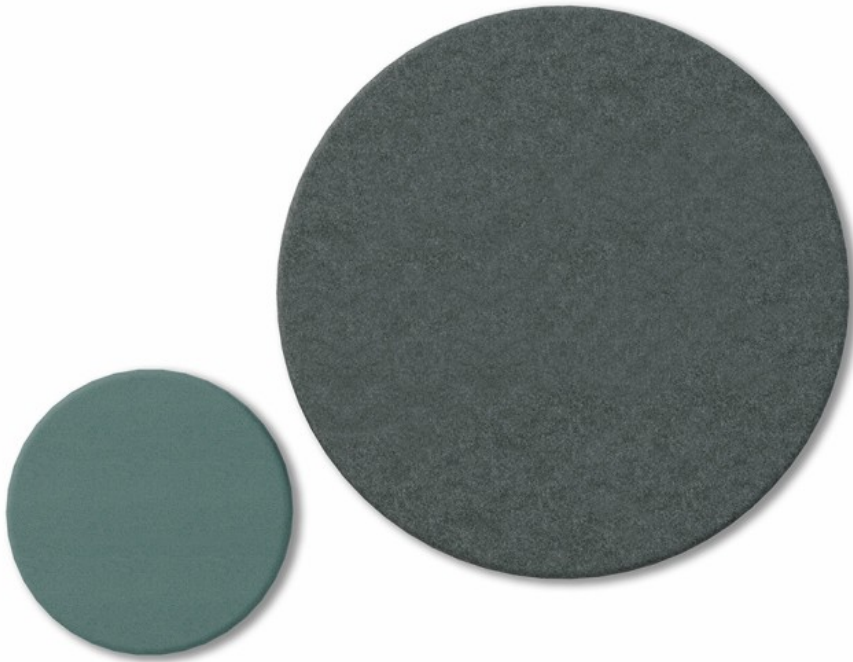

selva

SV PSC D6/12

: product card

Acoustic panels and screens that effectively reduce noise and improve comfort in open space offices. Designed to absorb the sounds generated by noisy office equipment and co-worker conversations, they allow you to stay more focused.

design:
Ronald Straubel

Product website
[website link](#)

bejot: