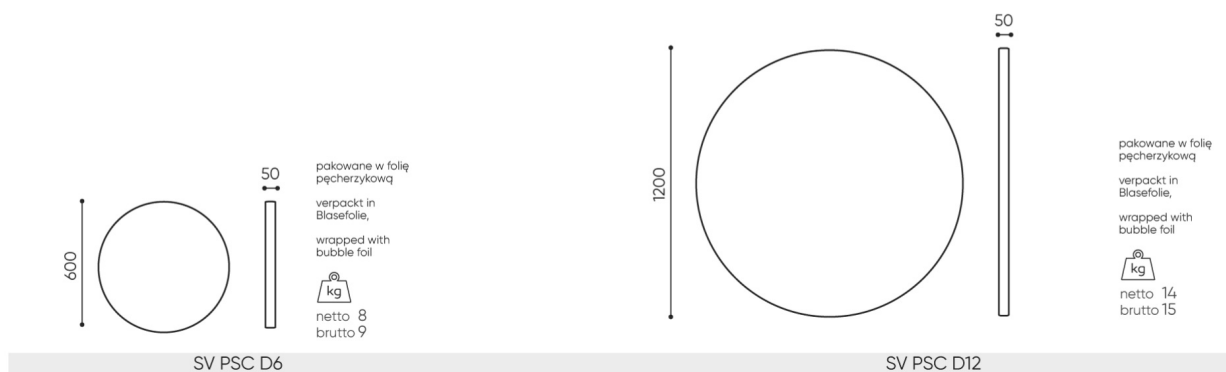

LED strip with power supply: 4000K color (neutral white)	4000K	○
LED strip with power supply: 3000K color (warm white)	3000K	○
Non-contact switch enabling smooth adjustment of light intensity	REG	○

Mounting kits with backlight

H height: overall dimensions

W width: overall dimensions

L epth: overall dimensions

Dimensions are approximate and may vary depending on the selected product configuration. The requirements of the standard are always met.