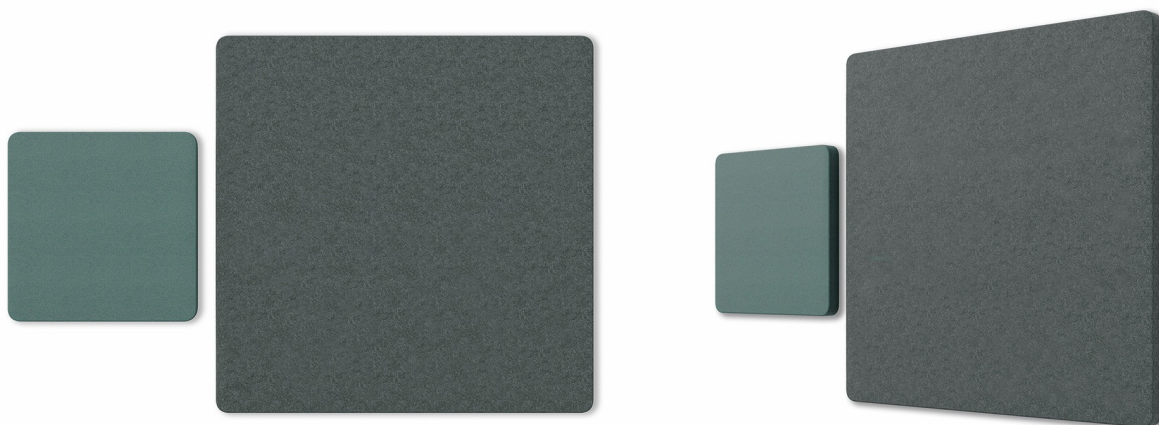

materials available for collection

1st price group

Bond, Fenno, Sawana

2nd price group

Alpa, Charles, Charles - Studio Design, Cura, Era - Studio Design, Hush, Pastel, Roccia

3rd price group

Ally, Ally SD, Alpa-Studio Design, Blazer, Cura SD, Easy SD, Oceanic, Rhythm, Synergy, Synergy - Studio Design

4th price group

Heritage, Oceanic-Studio Design, Remix - Studio Design

5th price group

Steelcut Trio 3

bejot:selva