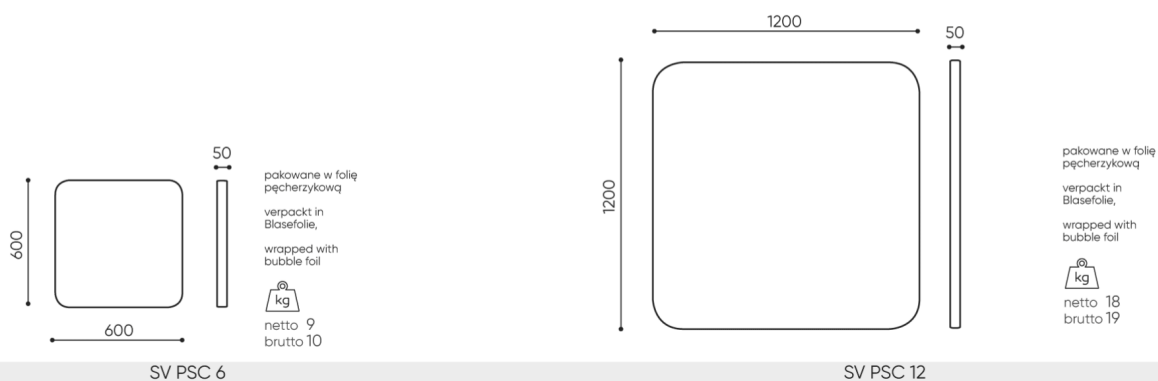

LED strip with power supply: 4000K color (neutral white)	4000K	○
LED strip with power supply: 3000K color (warm white)	3000K	○
Non-contact switch enabling smooth adjustment of light intensity	REG	○

Mounting kits with backlight

Black hangers (2 pcs) for a single panel with a distance of 20 mm from the wall	WD-A1	○
Black hangers (2 pcs) for a single panel with a distance of 50 mm from the wall	WD-A2	○

Mounting kits without backlight

400mm mounting rail, wall mounted, for hanging a single panel SV PSC6 i SV PSCD6	SV SZ4	○
600mm mounting rail, wall mounted, for hanging a single panel SV PSC12 i SV SCD12	SV SZ6	○

dimensions

SV PSC 6/12

- H** height: overall dimensions
- W** width: overall dimensions
- L** depth: overall dimensions

Dimensions are approximate and may vary depending on the selected product configuration. The requirements of the standard are always met.