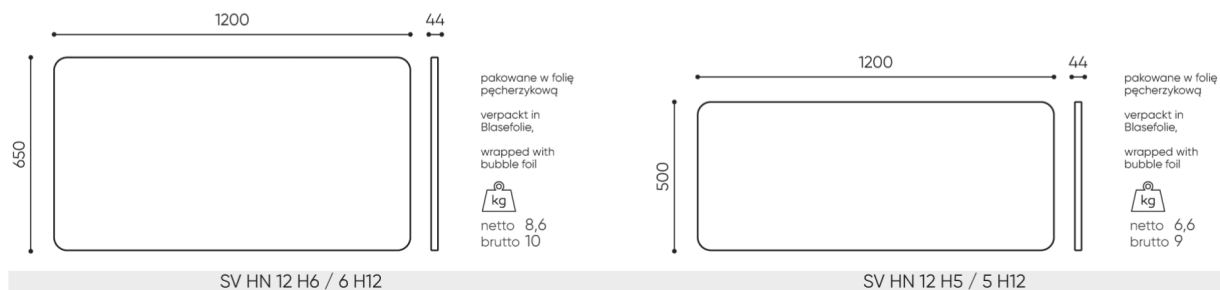

technical data

SV HN 12 H5/6

Standard ●
Option ○

Ceiling mounting sets	CODE	
A set of fixings with 3m long cables for hanging 1 panel	SV C1	○
A set of fasteners with 3m long cables for hanging 2 panels of the same width	SV C2	○
A set of fasteners with 3m long cables for hanging 3 panels of the same width	SV C3	○
Assembly cables of non-standard length - extra payment for each additional 1m of lines (set) over 3m		○
Ceiling and floor mounting sets		
A set of fixings with 4m long cables for hanging 1 panel	SV CF1	○
A set of fasteners with 4m long cables for hanging 2 panels of the same width	SV CF2	○
A set of fasteners with 4m long cables for hanging 3 panels of the same width	SV CF3	○
Assembly cables of non-standard length - extra payment for each additional 1m of lines (set) over 4m		○

dimensions

SV HN 12 H5/6

Dimensions are approximate and may vary depending on the selected product configuration. The requirements of the standard are always met.

materials available for collection

1st price group