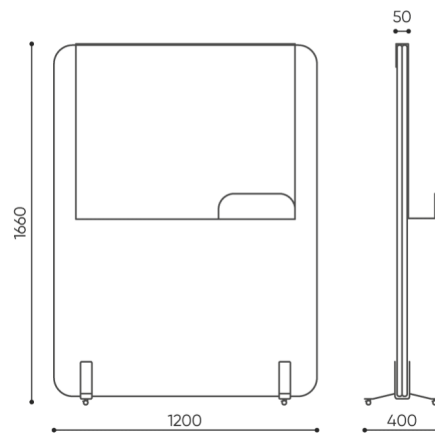

### Board

---

Dry erase, magnetic, powder coated in white or black gloss

SV ○ MBL

## dimensions

### SV mobile board

SV SC1200 + BCW + SV O MBL

**H** height: overall dimensions

**W** width: overall dimensions

**L** epth: overall dimensions

Dimensions are approximate and may vary depending on the selected product configuration. The requirements of the standard are always met.