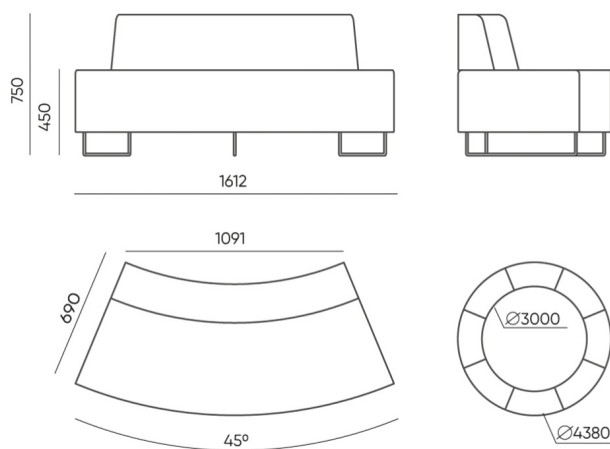

CODE

The seat connector to connect two seats (set) L-PQ ○

dimensions

QD R45 M

H
W
L

H: 500 | 1 szt.
W: 1400 | St.
L: 880 | pc.

kg

netto 30
brutto 35

QDR 45 M

H
W
L

H: 760 | 1 szt.
W: 1700 | St.
L: 880 | pc.

kg

netto 37
brutto 42

QD RO 45 M IN

H
W
L

H: 760 | 1 szt.
W: 1700 | St.
L: 880 | pc.

kg

netto 39
brutto 44

QD RO 45 M OUT

- A** seat height: overall dimensions
- B** seat height
- C** chair height: overall dimensions
- D** backrest height
- F** chair width: overall dimensions
- G** seat width
- H** backrest width
- K** height from the floor to the armrest
- M** chair depth: overall dimensions
- N** seat depth / seat length