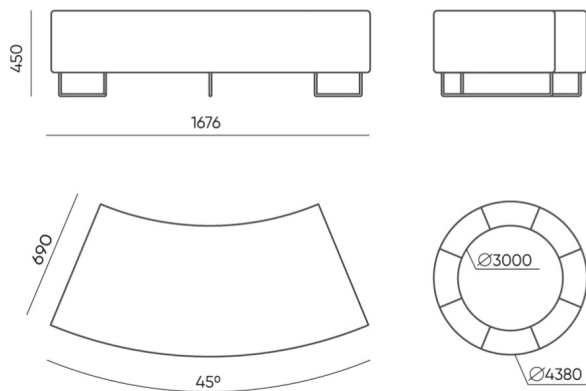

CODE

The seat connector to connect two seats (set) L-PQ ○

dimensions

QD R45 M

H
W
L

H: 500 | 1 szt.
W: 1400 | St.
L: 880 | pc.

kg

netto 30
brutto 35

kg

netto 39
brutto 44

QD RO 45 M OUT

- A** seat height: overall dimensions
- B** seat height
- C** chair height: overall dimensions
- D** backrest height
- F** chair width: overall dimensions
- G** seat width
- H** backrest width
- K** height from the floor to the armrest
- M** chair depth: overall dimensions
- N** seat depth / seat length