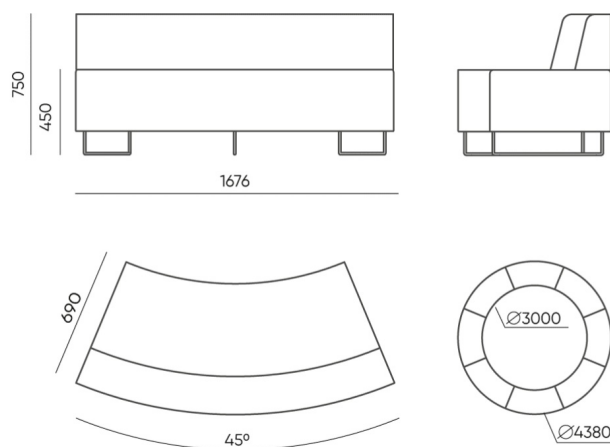

CODE

The seat connector to connect two seats (set) L-PQ ○

dimensions

QD R45 M

H
W
L

H: 500 | 1 szt.
W: 1400 | St.
L: 880 | pc.

kg

netto 30
brutto 35

QDR 45 M

H
W
L

H: 760 | 1 szt.
W: 1700 | St.
L: 880 | pc.

kg

netto 37
brutto 42

QD RO 45 M IN

H
W
L

H: 760 | 1 szt.
W: 1700 | St.
L: 880 | pc.

kg

netto 39
brutto 44

QD RO 45 M OUT

- A** seat height: overall dimensions
- B** seat height
- C** chair height: overall dimensions
- D** backrest height
- F** chair width: overall dimensions
- G** seat width
- H** backrest width
- K** height from the floor to the armrest
- M** chair depth: overall dimensions
- N** seat depth / seat length