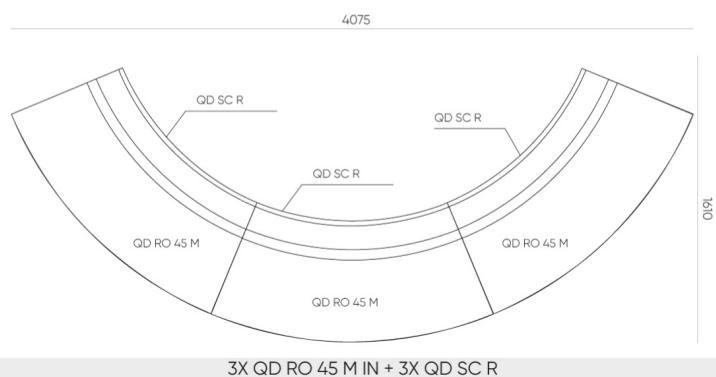

## dimensions

QD RO 45 M IN + QD SCR

- A seat height: overall dimensions
- B seat height
- C chair height: overall dimensions
- D backrest height
- F chair width: overall dimensions
- G seat width
- H backrest width
- K height from the floor to the armrest
- M chair depth: overall dimensions
- N seat depth / seat length