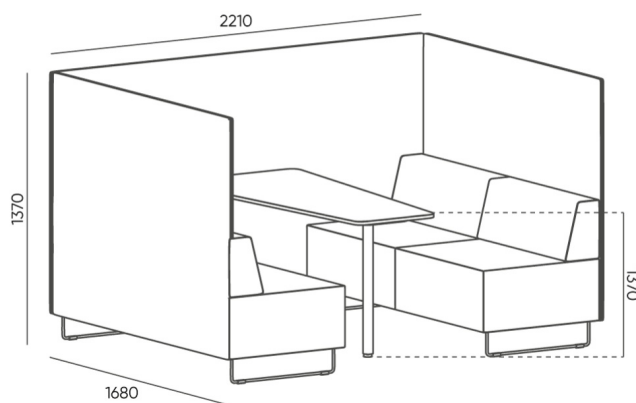

QD BOX (2X QD PO 1650 + 2X QD SC 1650 V2 + QD SC 2210 V2 + QD TB3)

bejot:quadra

- A seat height: overall dimensions
- B seat height
- C chair height: overall dimensions
- D backrest height
- F chair width: overall dimensions
- G seat width
- H backrest width
- K height from the floor to the armrest
- M chair depth: overall dimensions
- N seat depth / seat length

Dimensions are approximate and may vary depending on the selected product configuration. The requirements of the standard are always met.