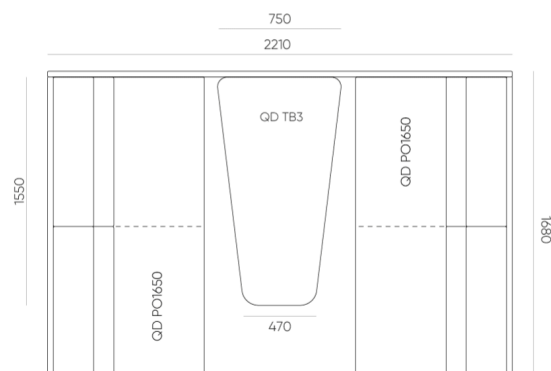

### Additional equipment for wall QD SC2210

TV hanger (max 32 inches) without media port QD TV ○

TV hanger (max 32 inches) with space for a media port QD TVM ○

Mediaport for TV hanfeg - 1 voltage socket 230V + 1 x HDMI + 2 x USB charger E3VHCC ○

## dimensions

QD PO1650 + QD SC1650 + OD SC2210 + QD TB3 + QD TVM

QD BOX (2X QD PO 1650 + 2X QD SC 1650 V2 + QD SC 2210 V2 + QD TB3)

QD BOX (2X QD PO 1650 + 2X QD SC 1650 V2 + QD SC 2210 V2 + QD TB3)

bejot:quadra

- A seat height: overall dimensions
- B seat height
- C chair height: overall dimensions
- D backrest height
- F chair width: overall dimensions
- G seat width
- H backrest width
- K height from the floor to the armrest
- M chair depth: overall dimensions
- N seat depth / seat length

Dimensions are approximate and may vary depending on the selected product configuration. The requirements of the standard are always met.