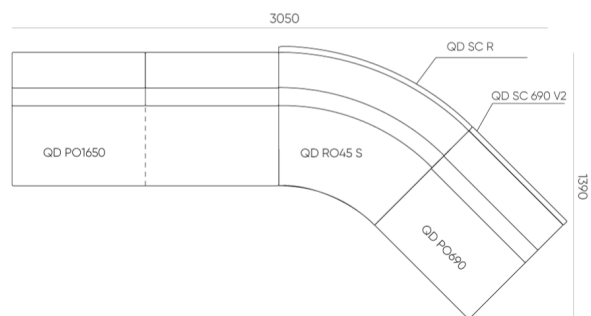

## dimensions

QD PO 1650 + QD RO 45 S + QD PO 690 + QD SC

QD PO 1650 + QD RO 45 S + QD SC R + QD PO 690 + QD SC 690 V2

- A seat height: overall dimensions
- B seat height
- C chair height: overall dimensions
- D backrest height
- F chair width: overall dimensions
- G seat width
- H backrest width
- K height from the floor to the armrest
- M chair depth: overall dimensions
- N seat depth / seat length