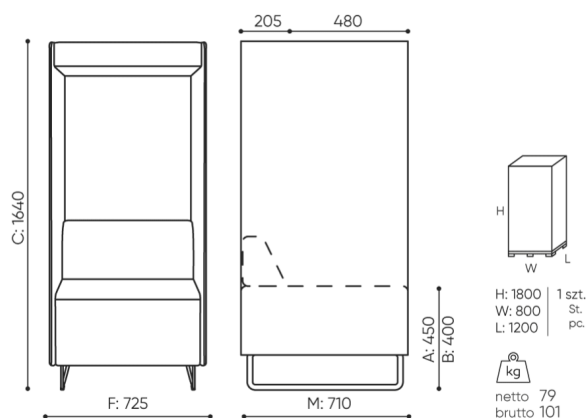

technical data

QD PB

Standard ●
Option ○

Base

| | |
|---|---|
| Powder painted (colors according to the Bejot sampler book) | ● |
| Chromed | ○ |

Additional equipment

| | |
|--|--------------|
| Mediaport (black-B frame): 1 x 230V socket + 2 x USB charger | [type]2VCC ○ |
| Mediaport (black-B frame): 2 x 230V socket | [type]2VV ○ |

dimensions

QD PB

QD PB

- A seat height: overall dimensions
- B seat height
- C chair height: overall dimensions
- D backrest height
- F chair width: overall dimensions
- G seat width
- H backrest width
- K height from the floor to the armrest
- M chair depth: overall dimensions
- N seat depth / seat length