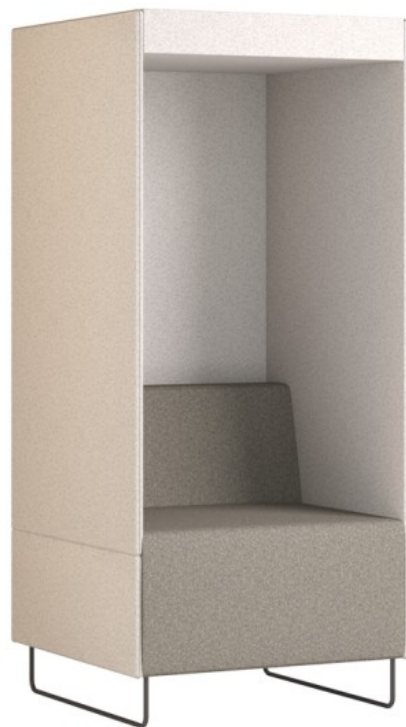

quadra

QD PB

: product card

A system of simple sofas and poufs, enabling virtually any configuration. The modules can be used to create layouts that improve the functionality of rooms and passageways, creating discrete meeting and conversation spaces.

design:
Bejot Development Team

Product website
[website link](#)

bejot:

collection advantages

acoustic armchair

Quadra meets the needs of users of large, bustling spaces and guarantees individual space for video conferencing or telephone conversations. It muffles the sounds coming from outside, thus ensuring comfort and discretion.

different configurations

This small telephone booth is available on two bases: mobile (on castors) and static (on a metal skid, consistent with Quadra sofas). The armchair also offers a wide range of possibilities to blend in with its surroundings by choosing two different upholstery colours.

comfort and functionality

The armchair features a comfortable seat and the canopy with LED light provides adequate illumination, allowing you to focus on your conversation. It is also possible to install mediaports (230V and USB).