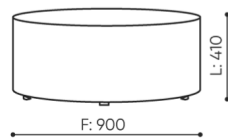

dimensions

POP 900

H: 440
W: 920
L: 920

1 szt.
St.
pc.

netto 21
brutto 25

POP 900

- A seat height: overall dimensions
- B seat height
- C chair height: overall dimensions
- D backrest height
- F chair width: overall dimensions
- G seat width
- H backrest width
- K height from the floor to the armrest
- M chair depth: overall dimensions
- N seat depth / seat length