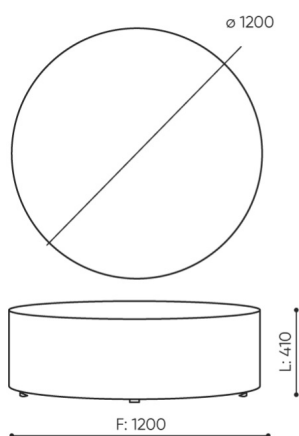

dimensions

POP 1200

H: 440
W: 1230
L: 1230

1 szt.
St.
pc.

netto 30
brutto 34

POP 1200

- A seat height: overall dimensions
- B seat height
- C chair height: overall dimensions
- D backrest height
- F chair width: overall dimensions
- G seat width
- H backrest width
- K height from the floor to the armrest
- M chair depth: overall dimensions
- N seat depth / seat length