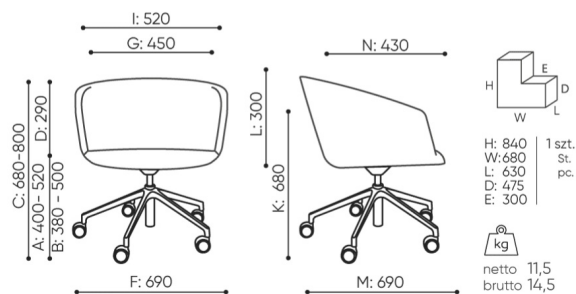

With its new size, the armchair takes up less space, is lighter and thus more mobile. Ox:co small is the perfect balance between design, functionality and price.

bejot:ox:co_small

technical data

OX S 5R

Standard ●
Option ○

Mechanism

Rotatable, with height adjustment	A	●
Rotable mechanism with 3d motion function (forward, backward and sideways) and height adjustment	O5	○

Base

Polished aluminium 5-star base (chrome effect) Ø700	36	●
Powder coated aluminium 5-star base (colors according to Bejot sampler book) Ø 700	37	○

Castors

CODE

Hard castors for soft floors Ø 65 with auto-brake	DEMA	●
Soft castors for hard floors Ø 65 with auto-brake	DEMAD	○
Universal castors without brake, color white	RL W5	○

dimensions

OX S 5R

OX S 5R

- A seat height: overall dimensions
- B seat height: measured according to the norm
PN EN 1335 - 1
- C chair height
- D backrest height
- E headrest height
- F dimensional width chair / base
- G seat width
- H backrest width
- I width between armrests
- K height from the floor to the armrest
- L backrest length
- M dimensional chair depth
- N seat depth / seat length