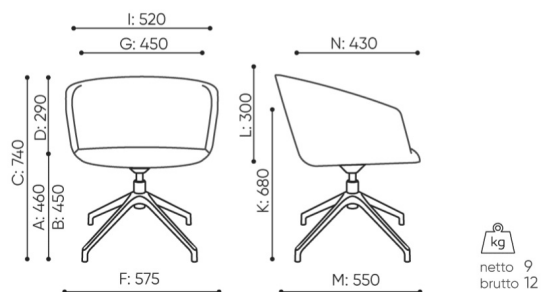

With its new size, the armchair takes up less space, is lighter and thus more mobile. Ox:co small is the perfect balance between design, functionality and price.

bejot:ox:co_small

technical data

OX S 4R

Standard ●
Option ○

Mechanism

Rotatable, without height adjustment	A1	●
Rotable mechanism with 3d motion function (forward, backward and sideways) without height adjustment	O4	○

Base

Polished aluminium 4-star base (chrome effect) Ø700	38	●
Powder coated aluminium 4-star base (colors according to Bejot sampler book) Ø700	39	○

Feet

Feet on ceramic, concrete and carpet floors	TK	●
Felt feet on wooden floors and panels	TF	○

dimensions

OX S 4R

OX S 4R

- A seat height: overall dimensions
- B seat height: measured according to the norm
PN EN 1335 - 1
- C chair height
- D backrest height
- E headrest height
- F dimensional width chair / base
- G seat width
- H backrest width
- I width between armrests
- K height from the floor to the armrest
- L backrest length
- M dimensional chair depth
- N seat depth / seat length