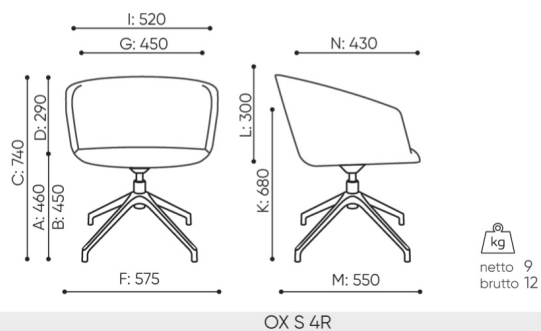

With its new size, the armchair takes up less space, is lighter and thus more mobile. Ox:co small is the perfect balance between design, functionality and price.

bejot:ox:co_small

technical data

OX S 4R

Standard ●
Option ○

Mechanism

Rotatable, without height adjustment	A1	●
Rotable mechanism with 3d motion function (forward, backward and sideways) without height adjustment	O4	○

Base

Polished aluminium 4-star base (chrome effect) Ø700	38	●
Powder coated aluminium 4-star base (colors according to Bejot sampler book) Ø700	39	○

Feet

Feet on ceramic, concrete and carpet floors	TK	●
Felt feet on wooden floors and panels	TF	○

dimensions

OX S 4R

- A seat height: overall dimensions
- B seat height: measured according to the norm
PN EN 1335 - 1
- C chair height
- D backrest height
- E headrest height
- F dimensional width chair / base
- G seat width
- H backrest width
- I width between armrests
- K height from the floor to the armrest
- L backrest length
- M dimensional chair depth
- N seat depth / seat length

Dimensions are approximate and may vary depending on the selected product configuration. The requirements of the standard are always met.

materials available for collection

1st price group	Bond, Fenno, Keimo, Sawana
2nd price group	Alpa, Charles, Charles - Studio Design, Cura, Pastel, Roccia, Valencia
3rd price group	Ally, Ally SD, Alpa-Studio Design, Blazer, Cura SD, Easy SD, Oceanic, Silvertex , Silvertex - Studio Design, Synergy, Synergy - Studio Design, Valencia - Studio Design
4th price group	Heritage, Oceanic-Studio Design, Remix - Studio Design
5th price group	Accessoire, Steelcut Trio 3
Leather	Leather
Wood	Solid oak wood
Metal	Metal - powder coated, Metal ALU/chrom