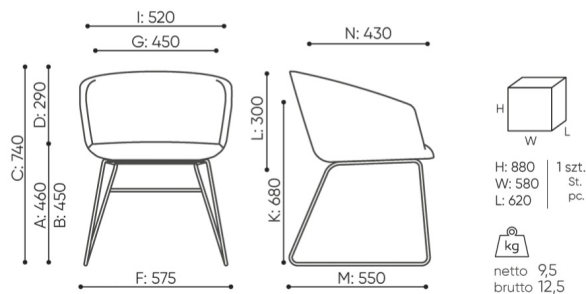

With its new size, the armchair takes up less space, is lighter and thus more mobile. Ox:co small is the perfect balance between design, functionality and price.

bejot:ox:co_small

technical data

OX S 270

dimensions

OX S 270

OX S 270

- A seat height: overall dimensions
- B seat height: measured according to the norm
PN EN 1335 - 1
- C chair height
- D backrest height
- E headrest height
- F dimensional width chair / base
- G seat width
- H backrest width
- I width between armrests
- K height from the floor to the armrest
- L backrest length
- M dimensional chair depth
- N seat depth / seat length