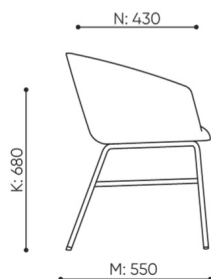

### Code

Dedicated to tables with a height of 1100 mm

OXS LH

Dedicated to tables with a height of 900 mm

OXS LHN

Dedicated to tables with a height of 740 mm

OXS L215

bejot:ox:co\_small

# dimensions

## OXS L215

H: 740 1 szt.  
W: 1380 St.  
L: 860 Pc.

netto 16,5  
brutto

OXS L215

- A seat height: overall dimensions
- B seat height: measured according to the norm  
PN EN 1335 - 1
- C chair height
- D backrest height
- E headrest height
- F dimensional width chair / base
- G seat width
- H backrest width
- I width between armrests
- K height from the floor to the armrest
- L backrest length
- M dimensional chair depth
- N seat depth / seat length