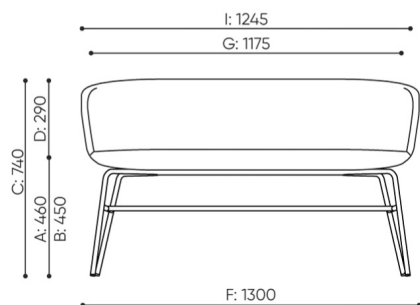

### Code

Dedicated to tables with a height of 1100 mm

OXS LH

Dedicated to tables with a height of 900 mm

OXS LHN

Dedicated to tables with a height of 740 mm

OXS L215

bejot:ox:co\_small

# dimensions

## OXS L215

H: 740 1 szt.  
W: 1380 St.  
L: 860 Pc.

netto 16,5  
brutto

OXS L215

- A seat height: overall dimensions
- B seat height: measured according to the norm  
PN EN 1335 - 1
- C chair height
- D backrest height
- E headrest height
- F dimensional width chair / base
- G seat width
- H backrest width
- I width between armrests
- K height from the floor to the armrest
- L backrest length
- M dimensional chair depth
- N seat depth / seat length

Dimensions are approximate and may vary depending on the selected product configuration. The requirements of the standard are always met.