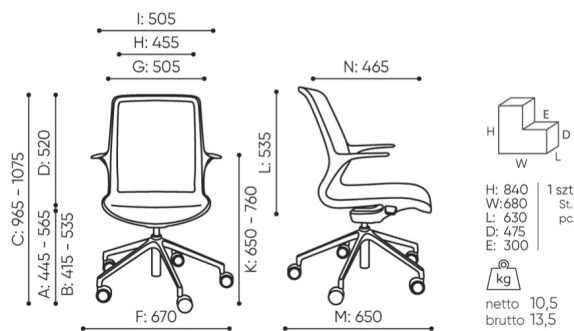

## technical data

OV 5R

Standard ●  
Option ○

Mechanism	CODE	
Rocker mechanism (frame colour) with backrest lockin 1 position	OV	●
Shell	CODE	
Black mesh	MOBL	●
Light grey mesh	MOLG	○
Knitted fabric in graphite melange colour	SGR	○
Base		
Polished aluminium 5-star base (chrome effect) Ø700	36	●
Powder coated alluminium 5-star base (colors according to Bejot sampler book) Ø 700	37	○
Armrests	CODE	
Fixed armrests, unregulated		●
Castors	CODE	
Hard castors for soft floors Ø 65 with auto-brake	DEMA	●
Soft castors for hard floors Ø 65 with auto-brake	DEMAD	○
Universal castors without brake, color white	RL W5	○
Color	CODE	

# dimensions

## OV 5R

OV 5R

- A seat height: overall dimensions
- B seat height: measured according to the norm  
PN EN 1335 - 1
- C chair height
- D backrest height
- E headrest height
- F dimensional width chair / base
- G seat width
- H backrest width
- I width between armrests
- K height from the floor to the armrest
- L backrest length
- M dimensional chair depth
- N seat depth / seat length

Dimensions are approximate and may vary depending on the selected product configuration. The requirements of the standard are always met.