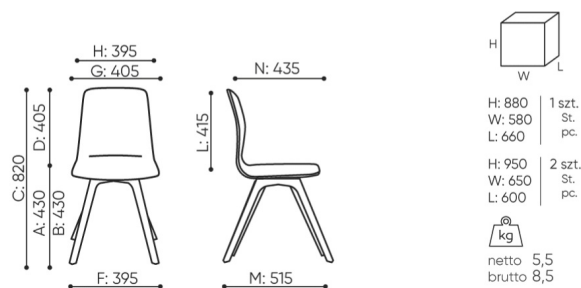

#### CODE

Whole CPL/ plywood 1N

Upholstered seat cover 2N

Product available while stocks last

---

bejot:be:basic offer

## dimensions

OT W 715 A be:basic

OT W 715 A 1N

- A seat height: overall dimensions
- B seat height: measured according to the norm  
PN EN 1335 - 1
- C chair height
- D backrest height
- E headrest height
- F dimensional width chair / base
- G seat width
- H backrest width
- I width between armrests
- K height from the floor to the armrest
- L backrest length
- M dimensional chair depth
- N seat depth / seat length

Dimensions are approximate and may vary depending on the selected product configuration. The requirements of the standard are always met.