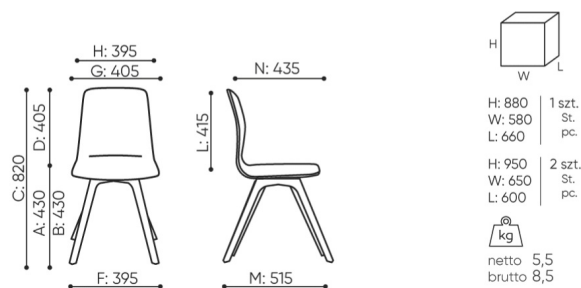

Feet

CODE

- Feet for ceramic floors, concrete, carpets WK ●
- Felt feet for wooden floors, panels WF ○

Code names marks

CODE

- Whole CPL/ plywood 1N
- Upholstered seat cover 2N

Product available while stocks last

bejot:be:basic offer

dimensions

OT W 715 A be:basic

OT W 715 A 1N

- A seat height: overall dimensions
- B seat height: measured according to the norm PN EN 1335 - 1
- C chair height
- D backrest height
- E headrest height
- F dimensional width chair / base
- G seat width
- H backrest width
- I width between armrests
- K height from the floor to the armrest
- L backrest length
- M dimensional chair depth
- N seat depth / seat length

Dimensions are approximate and may vary depending on the selected product configuration. The requirements of the standard are always met.