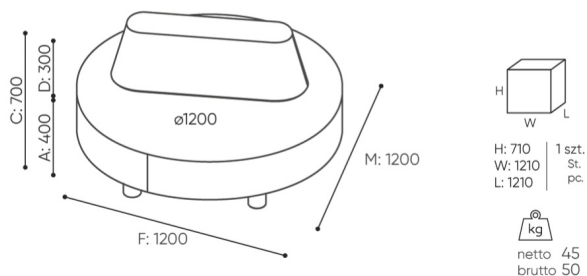

Mediaport

Round PIX mediaport (black-B) - 1 voltage socket 230 V

[type]IV

○

Round PIX mediaport (black-B) - 2 x USB charger

M1CC

○

Upholstery

Version with backrest can be made in 2 colors within the same upholstery (1 color - seat / 2 color - backrest)

○

dimensions

NB PO12

NB PO12

- A seat height: overall dimensions
- B seat height
- C chair height: overall dimensions
- D backrest height
- F chair width: overall dimensions
- G seat width
- H backrest width
- K height from the floor to the armrest
- M chair depth: overall dimensions
- N seat depth / seat length