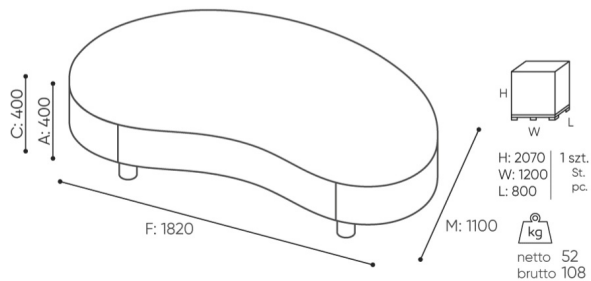

○

dimensions

NB P18

NB P18

- A seat height: overall dimensions
- B seat height
- C chair height: overall dimensions
- D backrest height
- F chair width: overall dimensions
- G seat width
- H backrest width
- K height from the floor to the armrest
- M chair depth: overall dimensions
- N seat depth / seat length