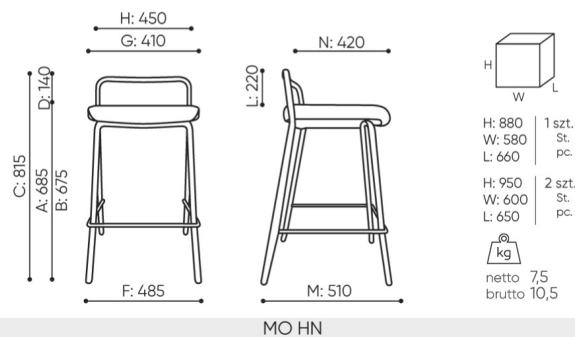

MO HN - dedicated to tables with a height of 900 mm

MO H - dedicated to tables with a height of 1100 mm

Feet

CODE

- Spherical feet ●

Additional equipment

CODE

- Panel protecting the seat during the stacking function CP ●

dimensions

MO HN

- A seat height: overall dimensions
- B seat height: measured according to the norm
PN EN 1335 - 1
- C chair height
- D backrest height
- E headrest height
- F dimensional width chair / base
- G seat width
- H backrest width
- I width between armrests
- K height from the floor to the armrest
- L backrest length
- M dimensional chair depth
- N seat depth / seat length