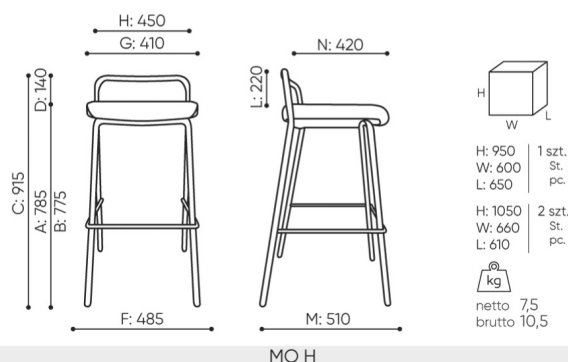

design:
Ronald Straubel

Product website
[website link](#)

bejot:

collection advantages

Hokers

Barstools complement the Momo collection. Hokers are dedicated to tables 1100 mm and 900 mm high.

Simple and elegant

Chrome ○

MO HN - dedicated to tables with a height of 900 mm

MO H - dedicated to tables with a height of 1100 mm

Feet

CODE

Spherical feet ●

Additional equipment

CODE

Panel protecting the seat during the stacking function

CP ●

dimensions

MO H

- A seat height: overall dimensions
- B seat height: measured according to the norm
PN EN 1335 - 1
- C chair height
- D backrest height
- E headrest height
- F dimensional width chair / base
- G seat width
- H backrest width
- I width between armrests
- K height from the floor to the armrest
- L backrest length
- M dimensional chair depth
- N seat depth / seat length