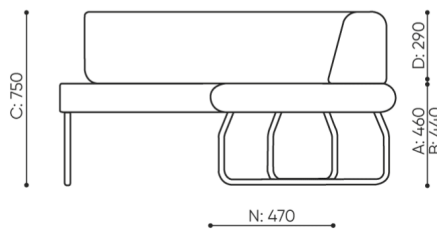

The METAL connector to connect a set (1 set = 2 pcs)

○

Felt glides for wooden floors and floor panels

●

Legvan components are supplied in the form of partially disassembled (they require installation of legs to the seat)

dimensions

LG 90 IN

LG 90 1 IN

bejot:legvan

LG 90 1 OUT

LG 90 0

- A** seat height: overall dimensions
- B** seat height
- C** chair height: overall dimensions
- D** backrest height
- F** chair width: overall dimensions
- G** seat width
- H** backrest width
- K** height from the floor to the armrest
- M** chair depth: overall dimensions
- N** seat depth / seat length