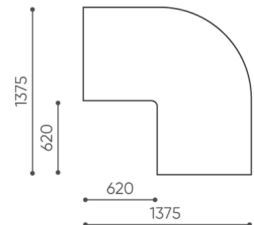

# dimensions

LG 90 IN

LG 90 1 IN

bejot:legvan

LG 90 1 OUT

LG 90 0

- A** seat height: overall dimensions
- B** seat height
- C** chair height: overall dimensions
- D** backrest height
- F** chair width: overall dimensions
- G** seat width
- H** backrest width
- K** height from the floor to the armrest
- M** chair depth: overall dimensions
- N** seat depth / seat length

Dimensions are approximate and may vary depending on the selected product configuration. The requirements of the standard are always met.