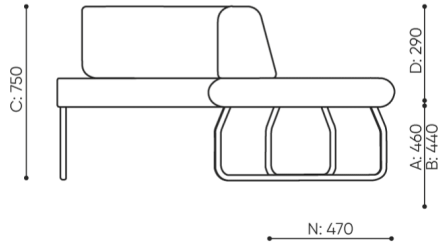

# dimensions

LG 90 IN

LG 90 1 IN

bejot:legvan

LG 90 1 OUT

LG 90 0

- A** seat height: overall dimensions
- B** seat height
- C** chair height: overall dimensions
- D** backrest height
- F** chair width: overall dimensions
- G** seat width
- H** backrest width
- K** height from the floor to the armrest
- M** chair depth: overall dimensions
- N** seat depth / seat length

Dimensions are approximate and may vary depending on the selected product configuration. The requirements of the standard are always met.