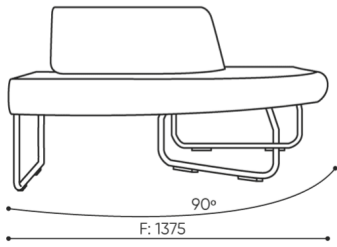

The METAL connector to connect a set (1 set = 2 pcs)

○

Felt glides for wooden floors and floor panels

●

Legvan components are supplied in the form of partially disassembled (they require installation of legs to the seat)

dimensions

LG 90 IN

LG 90 1 IN

bejot:legvan

LG 90 1 OUT

LG 90 0

- A** seat height: overall dimensions
- B** seat height
- C** chair height: overall dimensions
- D** backrest height
- F** chair width: overall dimensions
- G** seat width
- H** backrest width
- K** height from the floor to the armrest
- M** chair depth: overall dimensions
- N** seat depth / seat length