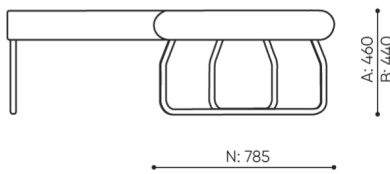

dimensions

LG 90 IN

LG 90 1 IN

bejot:legvan

LG 90 1 OUT

LG 90 0

- A** seat height: overall dimensions
- B** seat height
- C** chair height: overall dimensions
- D** backrest height
- F** chair width: overall dimensions
- G** seat width
- H** backrest width
- K** height from the floor to the armrest
- M** chair depth: overall dimensions
- N** seat depth / seat length

Dimensions are approximate and may vary depending on the selected product configuration. The requirements of the standard are always met.

materials available for collection

| | |
|-----------------|---|
| 1st price group | Bond, Fenno, Keimo, Sawana |
| 2nd price group | Alaska, Alpa, Charles, Charles - Studio Design, Cura, Pastel, Roccia, Valencia |
| 3rd price group | Ally, Ally SD, Alpa-Studio Design, Blazer, Cura SD, Cyber SD, Easy SD, Oceanic, Silvertex , Silvertex - Studio Design, Synergy, Synergy - Studio Design, Valencia - Studio Design |
| 4th price group | Heritage, Oceanic-Studio Design, Remix - Studio Design |
| 5th price group | Accessoire*, Steelcut Trio 3 |
| Leather | Leather |
| Metal | Metal - powder coated |