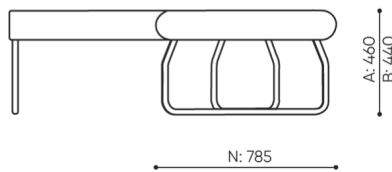

# dimensions

LG 90 IN

LG 90 1 IN

bejot:legvan

LG 90 1 OUT

LG 90 0

- A** seat height: overall dimensions
- B** seat height
- C** chair height: overall dimensions
- D** backrest height
- F** chair width: overall dimensions
- G** seat width
- H** backrest width
- K** height from the floor to the armrest
- M** chair depth: overall dimensions
- N** seat depth / seat length

Dimensions are approximate and may vary depending on the selected product configuration. The requirements of the standard are always met.