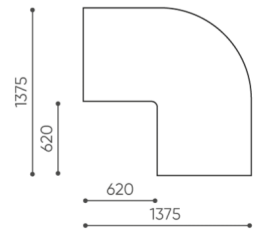

dimensions

LG 90 IN

LG 90 1 IN

bejot:legvan

LG 90 1 OUT

LG 90 0

- A** seat height: overall dimensions
- B** seat height
- C** chair height: overall dimensions
- D** backrest height
- F** chair width: overall dimensions
- G** seat width
- H** backrest width
- K** height from the floor to the armrest
- M** chair depth: overall dimensions
- N** seat depth / seat length