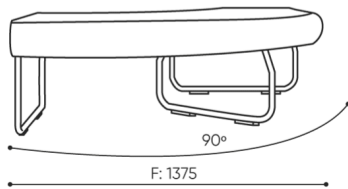

# dimensions

LG 90 IN

LG 90 1 IN

bejot:legvan

LG 90 1 OUT

LG 90 0

- A** seat height: overall dimensions
- B** seat height
- C** chair height: overall dimensions
- D** backrest height
- F** chair width: overall dimensions
- G** seat width
- H** backrest width
- K** height from the floor to the armrest
- M** chair depth: overall dimensions
- N** seat depth / seat length

Dimensions are approximate and may vary depending on the selected product configuration. The requirements of the standard are always met.