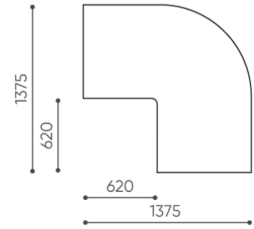

# dimensions

LG 90 IN

LG 90 1 IN

bejot:legvan

LG 90 1 OUT

LG 90 0

- A** seat height: overall dimensions
- B** seat height
- C** chair height: overall dimensions
- D** backrest height
- F** chair width: overall dimensions
- G** seat width
- H** backrest width
- K** height from the floor to the armrest
- M** chair depth: overall dimensions
- N** seat depth / seat length

Dimensions are approximate and may vary depending on the selected product configuration. The requirements of the standard are always met.