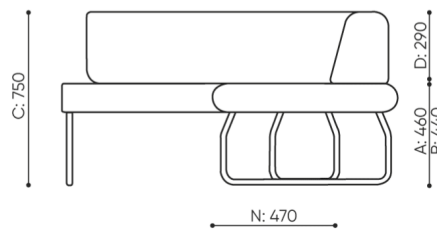

# dimensions

LG 90 IN

LG 90 1 IN

bejot:legvan

LG 90 1 OUT

LG 90 0

- A** seat height: overall dimensions
- B** seat height
- C** chair height: overall dimensions
- D** backrest height
- F** chair width: overall dimensions
- G** seat width
- H** backrest width
- K** height from the floor to the armrest
- M** chair depth: overall dimensions
- N** seat depth / seat length

Dimensions are approximate and may vary depending on the selected product configuration. The requirements of the standard are always met.