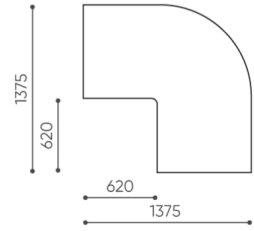

dimensions

LG 90 IN

LG 90 1 IN

bejot:legvan

LG 90 1 OUT

LG 90 0

- A** seat height: overall dimensions
- B** seat height
- C** chair height: overall dimensions
- D** backrest height
- F** chair width: overall dimensions
- G** seat width
- H** backrest width
- K** height from the floor to the armrest
- M** chair depth: overall dimensions
- N** seat depth / seat length