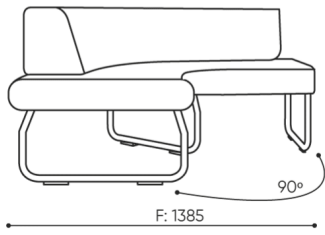

The METAL connector to connect a set (1 set = 2 pcs)

○

Felt glides for wooden floors and floor panels

●

Legvan components are supplied in the form of partially disassembled (they require installation of legs to the seat)

dimensions

LG 90 IN

LG 90 1 IN

bejot:legvan

LG 90 1 OUT

LG 90 0

- A** seat height: overall dimensions
- B** seat height
- C** chair height: overall dimensions
- D** backrest height
- F** chair width: overall dimensions
- G** seat width
- H** backrest width
- K** height from the floor to the armrest
- M** chair depth: overall dimensions
- N** seat depth / seat length