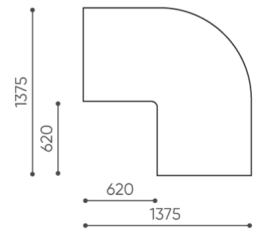

# dimensions

LG 90 IN

LG 90 1 IN

bejot:legvan

LG 90 1 OUT

LG 90 0

- A** seat height: overall dimensions
- B** seat height
- C** chair height: overall dimensions
- D** backrest height
- F** chair width: overall dimensions
- G** seat width
- H** backrest width
- K** height from the floor to the armrest
- M** chair depth: overall dimensions
- N** seat depth / seat length

Dimensions are approximate and may vary depending on the selected product configuration. The requirements of the standard are always met.