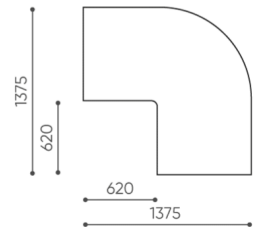

dimensions

LG 90 IN

LG 90 1 IN

bejot:legvan

LG 90 1 OUT

LG 90 0

- A** seat height: overall dimensions
- B** seat height
- C** chair height: overall dimensions
- D** backrest height
- F** chair width: overall dimensions
- G** seat width
- H** backrest width
- K** height from the floor to the armrest
- M** chair depth: overall dimensions
- N** seat depth / seat length