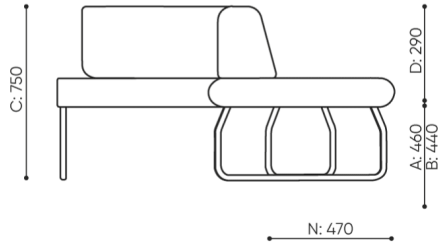

The METAL connector to connect a set (1 set = 2 pcs)

○

Felt glides for wooden floors and floor panels

●

Legvan components are supplied in the form of partially disassembled (they require installation of legs to the seat)

dimensions

LG 90 IN

LG 90 1 IN

bejot:legvan

LG 90 1 OUT

LG 90 0

- A** seat height: overall dimensions
- B** seat height
- C** chair height: overall dimensions
- D** backrest height
- F** chair width: overall dimensions
- G** seat width
- H** backrest width
- K** height from the floor to the armrest
- M** chair depth: overall dimensions
- N** seat depth / seat length