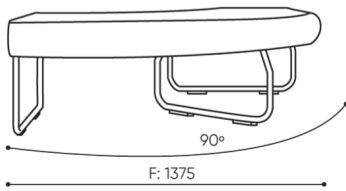

dimensions

LG 90 IN

LG 90 1 IN

bejot:legvan

LG 90 1 OUT

LG 90 0

- A** seat height: overall dimensions
- B** seat height
- C** chair height: overall dimensions
- D** backrest height
- F** chair width: overall dimensions
- G** seat width
- H** backrest width
- K** height from the floor to the armrest
- M** chair depth: overall dimensions
- N** seat depth / seat length

Dimensions are approximate and may vary depending on the selected product configuration. The requirements of the standard are always met.

materials available for collection

| | |
|-----------------|---|
| 1st price group | Bond, Fenno, Keimo, Sawana |
| 2nd price group | Alaska, Alpa, Charles, Charles - Studio Design, Cura, Pastel, Roccia, Valencia |
| 3rd price group | Ally, Ally SD, Alpa-Studio Design, Blazer, Cura SD, Cyber SD, Easy SD, Oceanic, Silvertex , Silvertex - Studio Design, Synergy, Synergy - Studio Design, Valencia - Studio Design |
| 4th price group | Heritage, Oceanic-Studio Design, Remix - Studio Design |
| 5th price group | Accessoire*, Steelcut Trio 3 |
| Leather | Leather |
| Metal | Metal - powder coated |