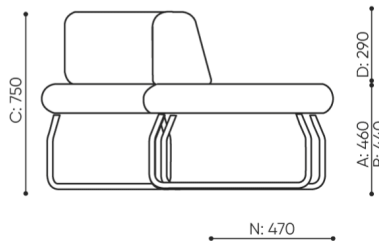

# dimensions

LG 45 IN

LG 45 1 IN

bejot:legvan

LG 45 1 OUT

LG 45 0

- A** seat height: overall dimensions
- B** seat height
- C** chair height: overall dimensions
- D** backrest height
- F** chair width: overall dimensions
- G** seat width
- H** backrest width
- K** height from the floor to the armrest
- M** chair depth: overall dimensions
- N** seat depth / seat length

Dimensions are approximate and may vary depending on the selected product configuration. The requirements of the standard are always met.