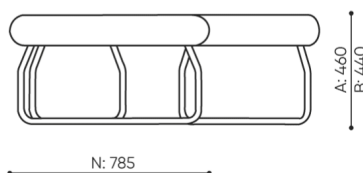

# dimensions

LG 45 IN

LG 45 1 IN

bejot:legvan

LG 45 1 OUT

LG 45 0

- A** seat height: overall dimensions
- B** seat height
- C** chair height: overall dimensions
- D** backrest height
- F** chair width: overall dimensions
- G** seat width
- H** backrest width
- K** height from the floor to the armrest
- M** chair depth: overall dimensions
- N** seat depth / seat length

Dimensions are approximate and may vary depending on the selected product configuration. The requirements of the standard are always met.