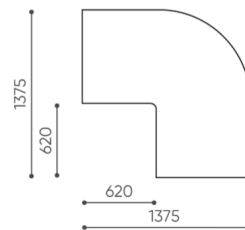

dimensions

LG 45 IN

LG 45 1 IN