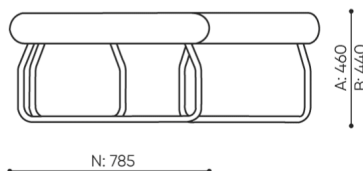

technical data

LG 45 IN

Standard ●
Option ○

Base

Powder painted (colors according to Bejot sampler book) ●

Additional equipment

CODE

The METAL connector to connect a set (1 set = 2 pcs) ○

Felt glides for wooden floors and floor panels ●

Legvan components are supplied in the form of partially disassembled (they require installation of legs to the seat)

dimensions

LG 45 IN

LG 45 1 IN

bejot:legvan

LG 45 1 OUT

LG 45 0

- A** seat height: overall dimensions
- B** seat height
- C** chair height: overall dimensions
- D** backrest height
- F** chair width: overall dimensions
- G** seat width
- H** backrest width
- K** height from the floor to the armrest
- M** chair depth: overall dimensions
- N** seat depth / seat length