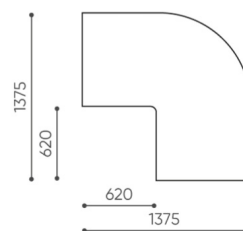

# dimensions

LG 45 IN

LG 45 1 IN

bejot:legvan

LG 45 1 OUT

LG 45 0

- A** seat height: overall dimensions
- B** seat height
- C** chair height: overall dimensions
- D** backrest height
- F** chair width: overall dimensions
- G** seat width
- H** backrest width
- K** height from the floor to the armrest
- M** chair depth: overall dimensions
- N** seat depth / seat length

Dimensions are approximate and may vary depending on the selected product configuration. The requirements of the standard are always met.