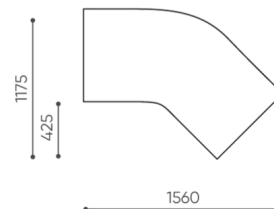

# dimensions

LG 45 IN

LG 45 1 IN

bejot:legvan

LG 45 1 OUT

LG 45 0

- A** seat height: overall dimensions
- B** seat height
- C** chair height: overall dimensions
- D** backrest height
- F** chair width: overall dimensions
- G** seat width
- H** backrest width
- K** height from the floor to the armrest
- M** chair depth: overall dimensions
- N** seat depth / seat length

Dimensions are approximate and may vary depending on the selected product configuration. The requirements of the standard are always met.