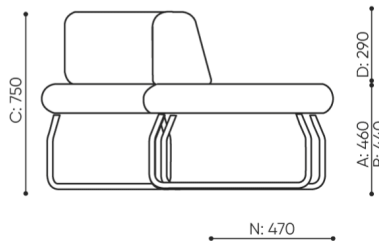

dimensions

LG 45 IN

LG 45 1 IN