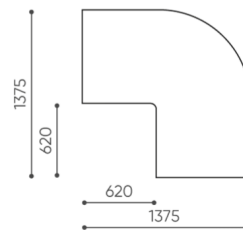

# dimensions

LG 45 IN

LG 45 1 IN

bejot:legvan

LG 45 1 OUT

LG 45 0

- A** seat height: overall dimensions
- B** seat height
- C** chair height: overall dimensions
- D** backrest height
- F** chair width: overall dimensions
- G** seat width
- H** backrest width
- K** height from the floor to the armrest
- M** chair depth: overall dimensions
- N** seat depth / seat length

Dimensions are approximate and may vary depending on the selected product configuration. The requirements of the standard are always met.