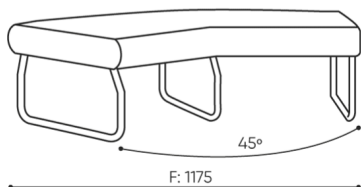

Felt glides for wooden floors and floor panels ●

Legvan components are supplied in the form of partially disassembled (they require installation of legs to the seat)

dimensions

LG 45 IN

LG 45 1 IN

bejot:legvan

LG 45 1 OUT

LG 45 0

- A** seat height: overall dimensions
- B** seat height
- C** chair height: overall dimensions
- D** backrest height
- F** chair width: overall dimensions
- G** seat width
- H** backrest width
- K** height from the floor to the armrest
- M** chair depth: overall dimensions
- N** seat depth / seat length