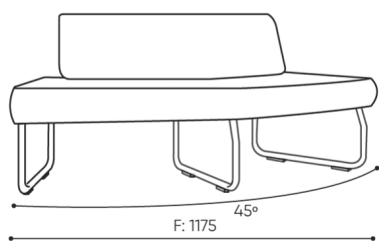

dimensions

LG 45 IN

LG 45 1 IN