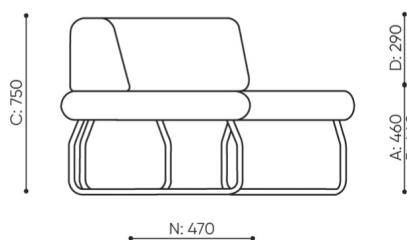

bejot:legvan

LG 45 1 OUT