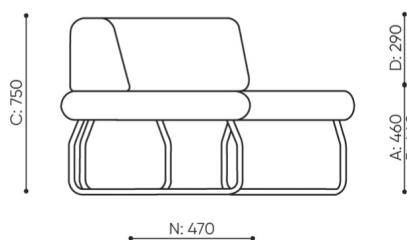

# dimensions

LG 45 IN

LG 45 1 IN

bejot:legvan

LG 45 1 OUT

LG 45 0

- A** seat height: overall dimensions
- B** seat height
- C** chair height: overall dimensions
- D** backrest height
- F** chair width: overall dimensions
- G** seat width
- H** backrest width
- K** height from the floor to the armrest
- M** chair depth: overall dimensions
- N** seat depth / seat length

Dimensions are approximate and may vary depending on the selected product configuration. The requirements of the standard are always met.