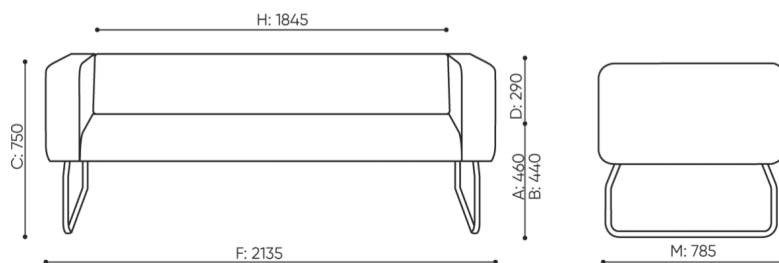

technical data

LG 423

Standard ●
Option ○

Base

Powder painted (colors according to Bejot sampler book) ●

Additional equipment

CODE

The METAL connector to connect a set (1 set = 2 pcs) ○

Felt glides for wooden floors and floor panels ●

Legvan components are supplied in the form of partially disassembled (they require installation of legs to the seat)

dimensions

LG 423

H: 450 | 1 szt.
W: 2190 | St.
L: 790 | pc

netto 52
brutto 57

LG 423

- A seat height: overall dimensions
- B seat height
- C chair height: overall dimensions
- D backrest height
- F chair width: overall dimensions
- G seat width
- H backrest width
- K height from the floor to the armrest
- M chair depth: overall dimensions
- N seat depth / seat length