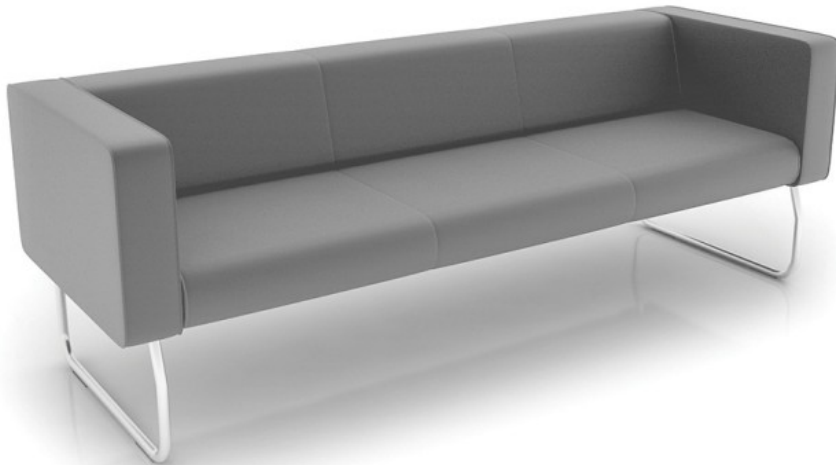

legvan

LG 423

: product card

A collection of lightweight modular sofas designed for circulation areas and public interior spaces. The wide range of modules allows you to flexibly arrange even the most difficult spaces.

design:

Product website
[website link](#)

bejot:

collection advantages

Build an interior

The Legvan is our most iconic collection of the modular sofas designed for the communication zones and public interior spaces. A wide range of the modules allows for free creating even the most difficult spaces.

Take care of good relationships

The extensive surfaces of seats and backrest give the interior a sense of calm, neutralise the tensions associated with a flow of people in the public interiors and facilitate maintaining positive relations between the people who do not know to each other.

Felt glides for wooden floors and floor panels ●

Legvan components are supplied in the form of partially disassembled (they require installation of legs to the seat)

dimensions

LG 423

H: 450 | 1 szt.
W: 2190 | St.
L: 790 | pc