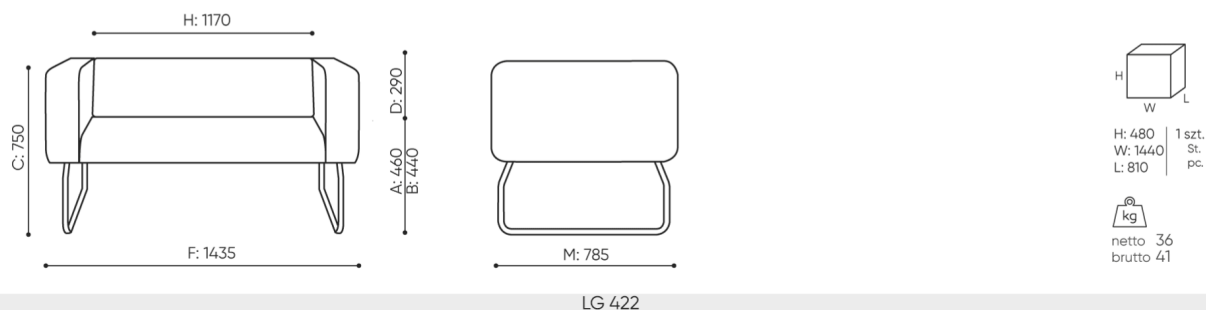

# dimensions

LG 422

- A seat height: overall dimensions
- B seat height
- C chair height: overall dimensions
- D backrest height
- F chair width: overall dimensions
- G seat width
- H backrest width
- K height from the floor to the armrest
- M chair depth: overall dimensions
- N seat depth / seat length

Dimensions are approximate and may vary depending on the selected product configuration. The requirements of the standard are always met.