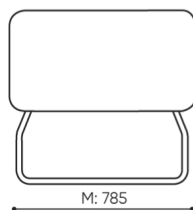

The METAL connector to connect a set (1 set = 2 pcs)

○

Felt glides for wooden floors and floor panels

●

Legvan components are supplied in the form of partially disassembled (they require installation of legs to the seat)

dimensions

LG 421

H: 480 | 1 szt.
W: 810 | St.
L: 800 | pc.

netto 23
brutto 27

LG 421

- A seat height: overall dimensions
- B seat height
- C chair height: overall dimensions
- D backrest height
- F chair width: overall dimensions
- G seat width
- H backrest width
- K height from the floor to the armrest
- M chair depth: overall dimensions
- N seat depth / seat length