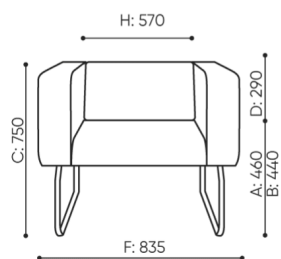

The METAL connector to connect a set (1 set = 2 pcs)

○

Felt glides for wooden floors and floor panels

●

Legvan components are supplied in the form of partially disassembled (they require installation of legs to the seat)

dimensions

LG 421

H: 480 | 1 szt.
W: 810 | St.
L: 800 | pc.

netto 23
brutto 27

LG 421

- A seat height: overall dimensions
- B seat height
- C chair height: overall dimensions
- D backrest height
- F chair width: overall dimensions
- G seat width
- H backrest width
- K height from the floor to the armrest
- M chair depth: overall dimensions
- N seat depth / seat length

bejot:legvan

Dimensions are approximate and may vary depending on the selected product configuration. The requirements of the standard are always met.

materials available for collection

1st price group	Bond, Fenno, Keimo, Sawana
2nd price group	Alaska, Alpa, Charles, Charles - Studio Design, Cura, Pastel, Roccia, Valencia
3rd price group	Ally, Ally SD, Alpa-Studio Design, Blazer, Cura SD, Cyber SD, Easy SD, Oceanic, Silvertex , Silvertex - Studio Design, Synergy, Synergy - Studio Design, Valencia - Studio Design
4th price group	Heritage, Oceanic-Studio Design, Remix - Studio Design
5th price group	Accessoire*, Steelcut Trio 3
Leather	Leather
Metal	Metal - powder coated