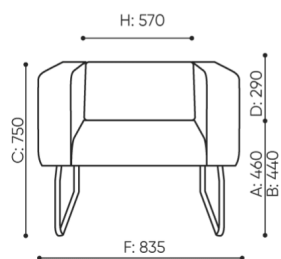

The METAL connector to connect a set (1 set = 2 pcs)

○

Felt glides for wooden floors and floor panels

●

Legvan components are supplied in the form of partially disassembled (they require installation of legs to the seat)

dimensions

LG 421

H: 480 | 1 szt.
W: 810 | St.
L: 800 | pc.

netto 23
brutto 27

LG 421

- A seat height: overall dimensions
- B seat height
- C chair height: overall dimensions
- D backrest height
- F chair width: overall dimensions
- G seat width
- H backrest width
- K height from the floor to the armrest
- M chair depth: overall dimensions
- N seat depth / seat length

Dimensions are approximate and may vary depending on the selected product configuration. The requirements of the standard are always met.

materials available for collection

1st price group	Bond, Fenno, Keimo, Sawana
2nd price group	Alpa, Charles, Charles - Studio Design, Cura, Pastel, Roccia, Valencia
3rd price group	Ally, Ally SD, Alpa-Studio Design, Blazer, Cura SD, Easy SD, Oceanic, Silvertex , Silvertex - Studio Design, Synergy, Synergy - Studio Design, Valencia - Studio Design
4th price group	Heritage, Oceanic-Studio Design, Remix - Studio Design
5th price group	Accessoire, Steelcut Trio 3
Leather	Leather
Metal	Metal - powder coated