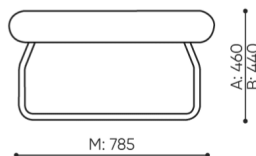

Felt glides for wooden floors and floor panels ●

Legvan components are supplied in the form of partially disassembled (they require installation of legs to the seat)

dimensions

LG 403

H: 450 | 1 szt.
W: 2190 | St.
L: 800 | pc.

netto 44
brutto 49

LG 403

bejot:legvan

H: 250 | 1 szt.
W: 2140 | St.
L: 840 | pc.

netto 31
brutto 35

LG 430 0

- A seat height: overall dimensions
- B seat height
- C chair height: overall dimensions
- D backrest height
- F chair width: overall dimensions
- G seat width
- H backrest width
- K height from the floor to the armrest
- M chair depth: overall dimensions
- N seat depth / seat length