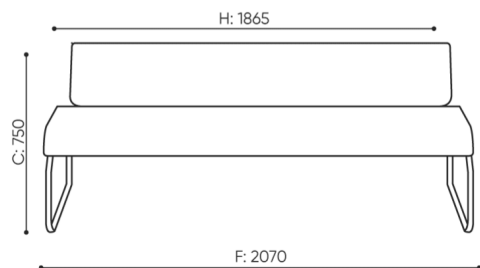

technical data

LG 403

Standard ●
Option ○

Base

Powder painted (colors according to Bejot sampler book) ●

Additional equipment

CODE

The METAL connector to connect a set (1 set = 2 pcs) ○

Felt glides for wooden floors and floor panels ●

Legvan components are supplied in the form of partially disassembled (they require installation of legs to the seat)

dimensions

LG 403

H: 450 | 1 szt.
W: 2190 | St.
L: 800 | pc.

netto 44
brutto 49

LG 403

bejot:legvan

H: 250 | 1 szt.
W: 2140 | St.
L: 840 | pc.

netto 31
brutto 35

LG 430 0

- A seat height: overall dimensions
- B seat height
- C chair height: overall dimensions
- D backrest height
- F chair width: overall dimensions
- G seat width
- H backrest width
- K height from the floor to the armrest
- M chair depth: overall dimensions
- N seat depth / seat length