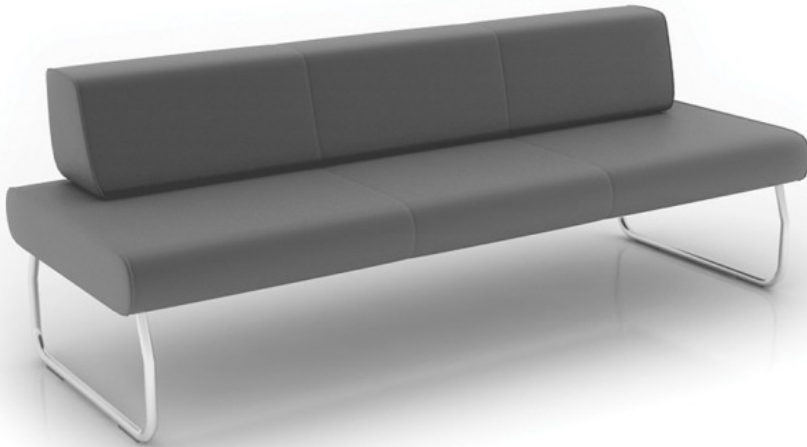

legvan

LG 403

: product card

A collection of lightweight modular sofas designed for circulation areas and public interior spaces. The wide range of modules allows you to flexibly arrange even the most difficult spaces.

design:

Product website
[website link](#)

bejot:

collection advantages

Build an interior

The Legvan is our most iconic collection of the modular sofas designed for the communication zones and public interior spaces. A wide range of the modules allows for free creating even the most difficult spaces.

Take care of good relationships

The extensive surfaces of seats and backrest give the interior a sense of calm, neutralise the tensions associated with a flow of people in the public interiors and facilitate maintaining positive relations between the people who do not know to each other.

Felt glides for wooden floors and floor panels ●

Legvan components are supplied in the form of partially disassembled (they require installation of legs to the seat)

dimensions

LG 403

H: 450 | 1 szt.
W: 2190 | St.
L: 800 | pc.