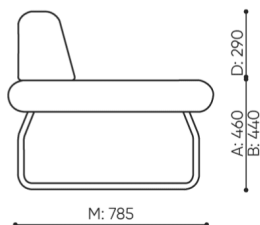

technical data

LG 403

Standard ●
Option ○

Base

Powder painted (colors according to Bejot sampler book) ●

Additional equipment

CODE

The METAL connector to connect a set (1 set = 2 pcs) ○

Felt glides for wooden floors and floor panels ●

Legvan components are supplied in the form of partially disassembled (they require installation of legs to the seat)

dimensions

LG 403

H: 450 | 1 szt.
W: 2190 | St.
L: 800 | pc.

netto 44
brutto 49

LG 403

bejot:legvan

H: 250 | 1 szt.
W: 2140 | St.
L: 840 | pc.

netto 31
brutto 35

LG 430 0

- A seat height: overall dimensions
- B seat height
- C chair height: overall dimensions
- D backrest height
- F chair width: overall dimensions
- G seat width
- H backrest width
- K height from the floor to the armrest
- M chair depth: overall dimensions
- N seat depth / seat length