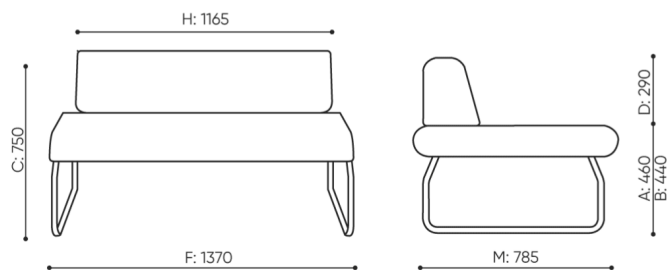

technical data

LG 402

Standard ●
Option ○

Base

Powder painted (colors according to Bejot sampler book) ●

Additional equipment

CODE

The METAL connector to connect a set (1 set = 2 pcs) ○

Felt glides for wooden floors and floor panels ●

Legvan components are supplied in the form of partially disassembled (they require installation of legs to the seat)

dimensions

LG 402

H: 450 | 1 szt.
W: 1400 | St.
L: 800 | pc.

netto 28
brutto 32

LG 402

bejot:legvan

H: 240 | 1 szt.
W: 1410 | St.
L: 810 | pc.

netto 21
brutto 25

LG 420 0

- A seat height: overall dimensions
- B seat height
- C chair height: overall dimensions
- D backrest height
- F chair width: overall dimensions
- G seat width
- H backrest width
- K height from the floor to the armrest
- M chair depth: overall dimensions
- N seat depth / seat length