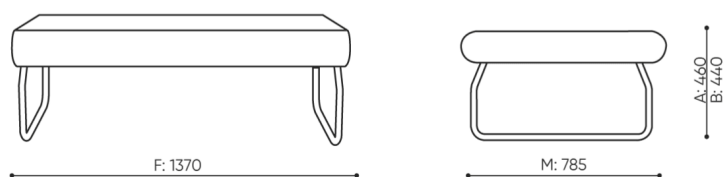

technical data

LG 402

Standard ●
Option ○

Base

Powder painted (colors according to Bejot sampler book) ●

Additional equipment

CODE

The METAL connector to connect a set (1 set = 2 pcs) ○

Felt glides for wooden floors and floor panels ●

Legvan components are supplied in the form of partially disassembled (they require installation of legs to the seat)

dimensions

LG 402

H: 450 | 1 szt.
W: 1400 | St.
L: 800 | pc.

netto 28
brutto 32

LG 402

bejot:legvan

H: 240 | 1 szt.
W: 1410 | St.
L: 810 | pc.

netto 21
brutto 25

LG 420 0

- A seat height: overall dimensions
- B seat height
- C chair height: overall dimensions
- D backrest height
- F chair width: overall dimensions
- G seat width
- H backrest width
- K height from the floor to the armrest
- M chair depth: overall dimensions
- N seat depth / seat length