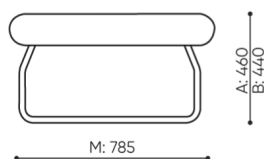

dimensions

LG 401

H: 770
W: 790
L: 800

1 szt.
St.
pc.

netto 15
brutto 19

LG 401

bejot:legvan

H: 240
W: 850
L: 810

1 szt.
St.
pc.

netto 12
brutto 15

LG 410 0

- A seat height: overall dimensions
- B seat height
- C chair height: overall dimensions
- D backrest height
- F chair width: overall dimensions
- G seat width
- H backrest width
- K height from the floor to the armrest
- M chair depth: overall dimensions
- N seat depth / seat length