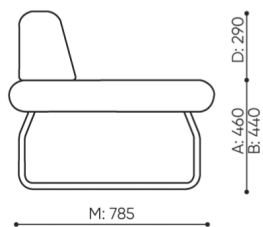

dimensions

LG 401

H: 770
W: 790
L: 800

1 szt.
St.
pc.

netto 15
brutto 19

LG 401

bejot:legvan

H: 240
W: 850
L: 810

1 szt.
St.
pc.

netto 12
brutto 15

LG 410 0

- A seat height: overall dimensions
- B seat height
- C chair height: overall dimensions
- D backrest height
- F chair width: overall dimensions
- G seat width
- H backrest width
- K height from the floor to the armrest
- M chair depth: overall dimensions
- N seat depth / seat length