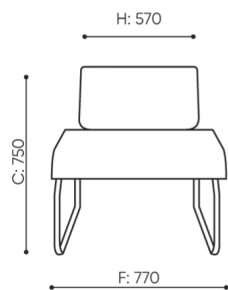

dimensions

LG 401

H: 770
W: 790
L: 800

1 szt.
St.
pc.

netto 15
brutto 19

LG 401

bejot:legvan

H: 240
W: 850
L: 810

1 szt.
St.
pc.

netto 12
brutto 15

LG 410 0

- A seat height: overall dimensions
- B seat height
- C chair height: overall dimensions
- D backrest height
- F chair width: overall dimensions
- G seat width
- H backrest width
- K height from the floor to the armrest
- M chair depth: overall dimensions
- N seat depth / seat length