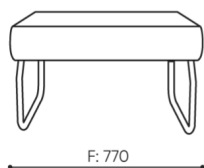

dimensions

LG 401

H: 770
W: 790
L: 800

1 szt.
St.
pc.

netto 15
brutto 19

LG 401

bejot:legvan

H: 240
W: 850
L: 810

1 szt.
St.
pc.

netto 12
brutto 15

LG 410 0

- A seat height: overall dimensions
- B seat height
- C chair height: overall dimensions
- D backrest height
- F chair width: overall dimensions
- G seat width
- H backrest width
- K height from the floor to the armrest
- M chair depth: overall dimensions
- N seat depth / seat length