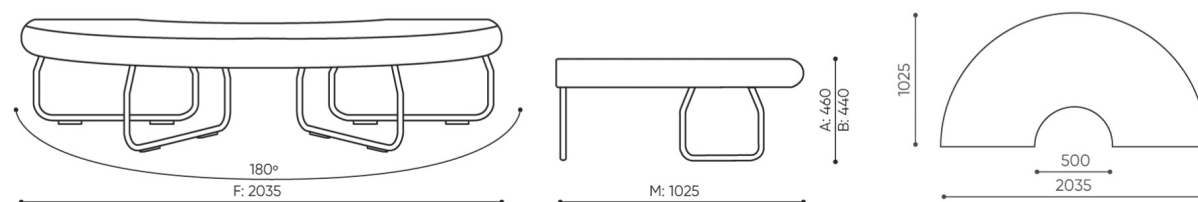

CODE

The METAL connector to connect a set (1 set = 2 pcs)

○

Felt glides for wooden floors and floor panels

●

Legvan components are supplied in the form of partially disassembled (they require installation of legs to the seat)

dimensions

LG 180 IN

LG 180 1 IN

bejot:legvan

LG 180 0

- A seat height: overall dimensions
- B seat height
- C chair height: overall dimensions
- D backrest height
- F chair width: overall dimensions
- G seat width
- H backrest width
- K height from the floor to the armrest
- M chair depth: overall dimensions
- N seat depth / seat length