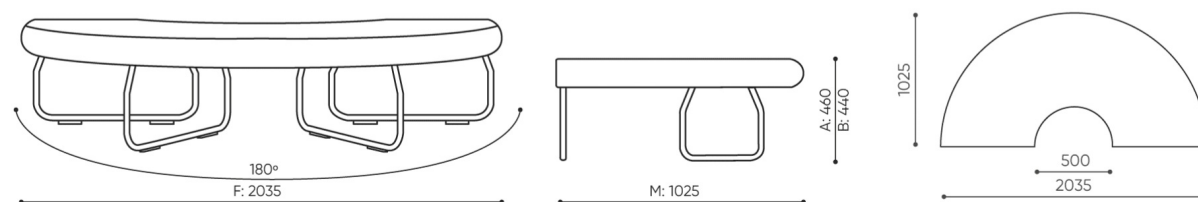

# dimensions

LG 180 IN

LG 180 1 IN

bejot:legvan

LG 180 0

- A seat height: overall dimensions
- B seat height
- C chair height: overall dimensions
- D backrest height
- F chair width: overall dimensions
- G seat width
- H backrest width
- K height from the floor to the armrest
- M chair depth: overall dimensions
- N seat depth / seat length