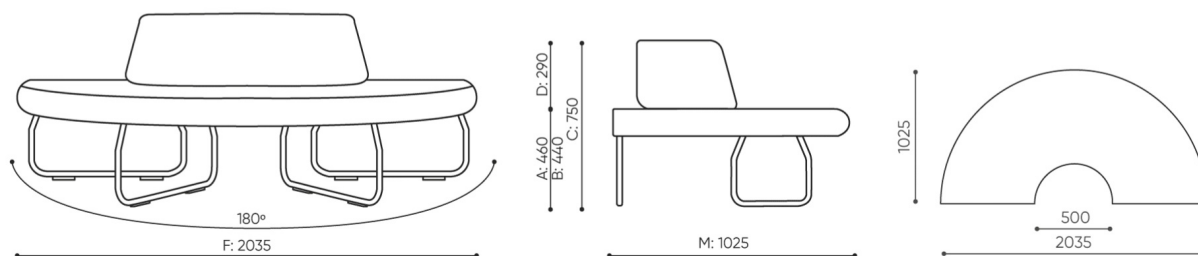

# dimensions

LG 180 IN

LG 180 1 IN

bejot:legvan

LG 180 0

- A seat height: overall dimensions
- B seat height
- C chair height: overall dimensions
- D backrest height
- F chair width: overall dimensions
- G seat width
- H backrest width
- K height from the floor to the armrest
- M chair depth: overall dimensions
- N seat depth / seat length

Dimensions are approximate and may vary depending on the selected product configuration. The requirements of the standard are always met.