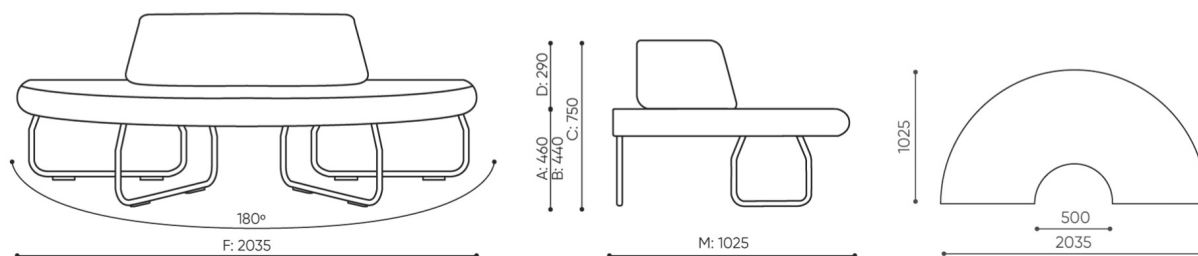

dimensions

LG 180 IN

LG 180 1 IN

bejot:legvan

LG 180 0

- A seat height: overall dimensions
- B seat height
- C chair height: overall dimensions
- D backrest height
- F chair width: overall dimensions
- G seat width
- H backrest width
- K height from the floor to the armrest
- M chair depth: overall dimensions
- N seat depth / seat length