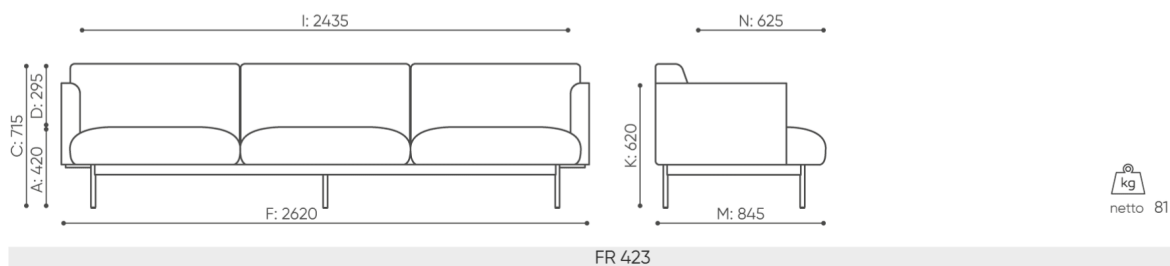

dimensions

FR 423

FR 423

bejot:fora