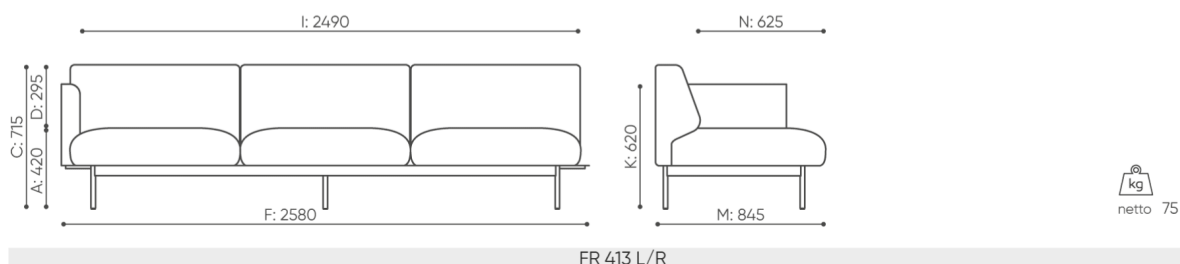

### Connectors

Set of connectors to connect 2 seats

L-FR ○

# dimensions

FR 423

FR 423

bejot:fora

FR 413 L/R

- A seat height: overall dimensions
- B seat height
- C chair height: overall dimensions
- D backrest height
- F chair width: overall dimensions
- G seat width
- H backrest width
- K height from the floor to the armrest
- M chair depth: overall dimensions
- N seat depth / seat length