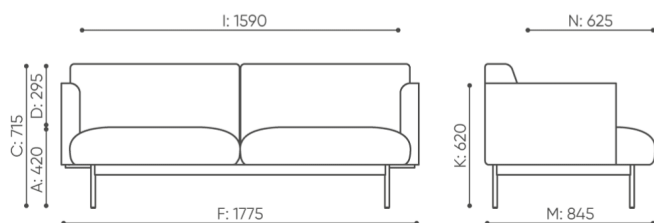

Set of connectors to connect 2 seats

L-FR ○

dimensions

FR 422

kg
netto 59

FR 422

bejot:fora

kg
netto 52

FR 412 L/R

- A seat height: overall dimensions
- B seat height
- C chair height: overall dimensions
- D backrest height
- F chair width: overall dimensions
- G seat width
- H backrest width
- K height from the floor to the armrest
- M chair depth: overall dimensions
- N seat depth / seat length