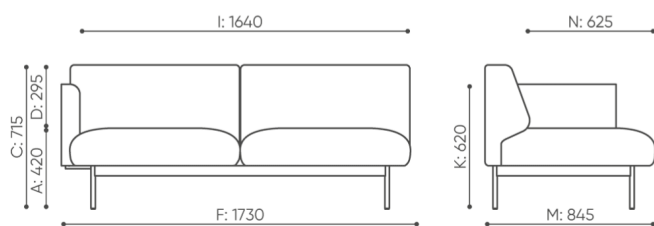

Set of connectors to connect 2 seats

L-FR ○

dimensions

FR 422

kg
netto 59

FR 422

bejot:fora

kg
netto 52

FR 412 L/R

- A seat height: overall dimensions
- B seat height
- C chair height: overall dimensions
- D backrest height
- F chair width: overall dimensions
- G seat width
- H backrest width
- K height from the floor to the armrest
- M chair depth: overall dimensions
- N seat depth / seat length

Dimensions are approximate and may vary depending on the selected product configuration. The requirements of the standard are always met.

materials available for collection

1st price group	Fenno
2nd price group	Alpa, Charles, Charles - Studio Design, Cura, Pastel, Roccia
3rd price group	Ally, Ally SD, Alpa-Studio Design, Blazer, Cura SD, Easy SD, Oceanic, Synergy, Synergy - Studio Design
4th price group	Heritage, Oceanic-Studio Design, Remix - Studio Design
5th price group	Steelcut Trio 3
Metal	Metal - powder coated