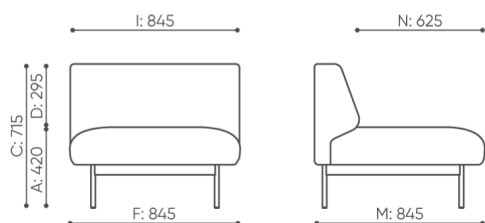

Set of connectors to connect 2 seats

L-FR ○

dimensions

FR 401

 netto 24

FR 401

- A seat height: overall dimensions
- B seat height
- C chair height: overall dimensions
- D backrest height
- F chair width: overall dimensions
- G seat width
- H backrest width
- K height from the floor to the armrest
- M chair depth: overall dimensions
- N seat depth / seat length

Dimensions are approximate and may vary depending on the selected product configuration. The requirements of the standard are always met.

materials available for collection

1st price group	Fenno
2nd price group	Alpa, Charles, Charles - Studio Design, Cura, Pastel, Roccia
3rd price group	Ally, Ally SD, Alpa-Studio Design, Blazer, Cura SD, Easy SD, Oceanic, Synergy, Synergy - Studio Design
4th price group	Heritage, Oceanic-Studio Design, Remix - Studio Design
5th price group	Steelcut Trio 3
Metal	Metal - powder coated