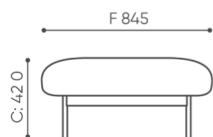

Round PIX mediaport (black-B) - 2 x USB charger

RM1CC ○

Connectors

Set of connectors to connect 2 seats

L-FR ○

dimensions

FR 100

 netto 15

FR 100

- A** seat height: overall dimensions
- B** seat height
- C** chair height: overall dimensions
- D** backrest height
- F** chair width: overall dimensions
- G** seat width
- H** backrest width
- K** height from the floor to the armrest
- M** chair depth: overall dimensions
- N** seat depth / seat length